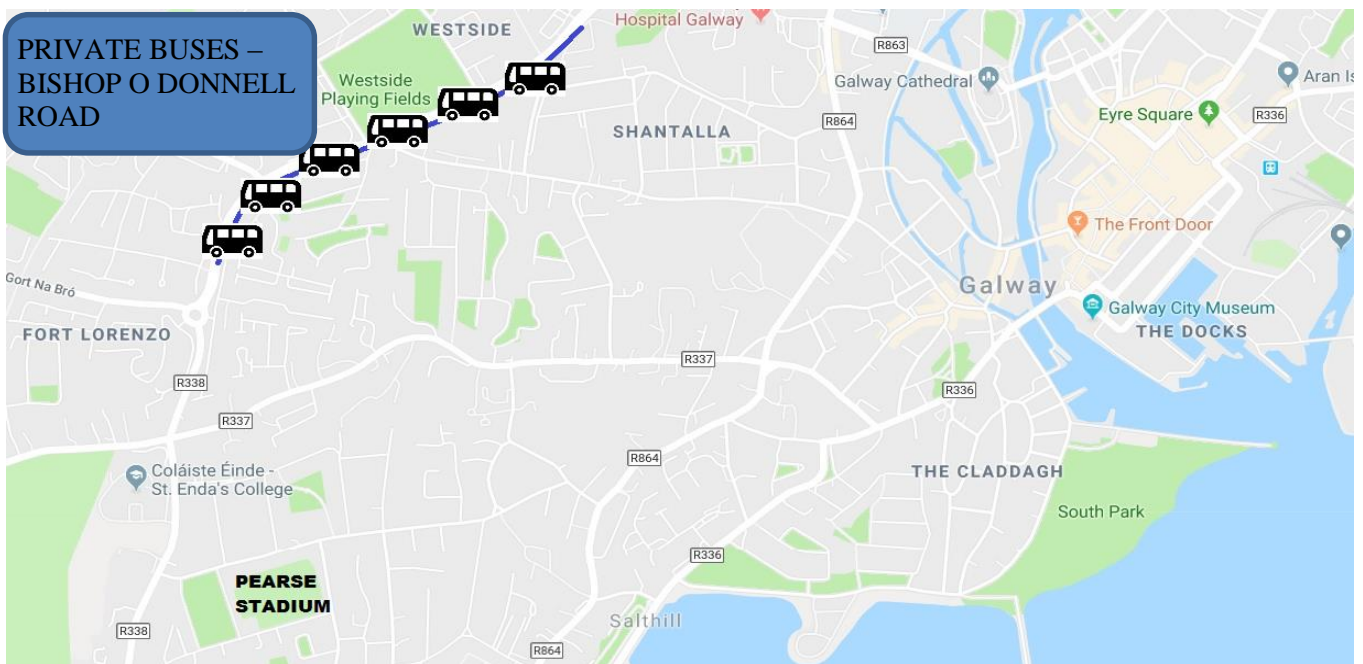

PRIVATE BUS OPERATORS

PRIVATE BUS PARKING	DESIGNATED AREA @ BISHOP O'DONNELL ROAD, WESTSIDE	

- GALWAY CITY COUNCIL are liaising with private bus operators in respect of a designated parking area for patrons attending the concerts.
- All bus companies must have a venue licence and must contact Galway City Council (091) 536 400 for **STOP APPROVAL**.
- **LOCATION: BISHOP O'DONNELL ROAD, GALWAY**