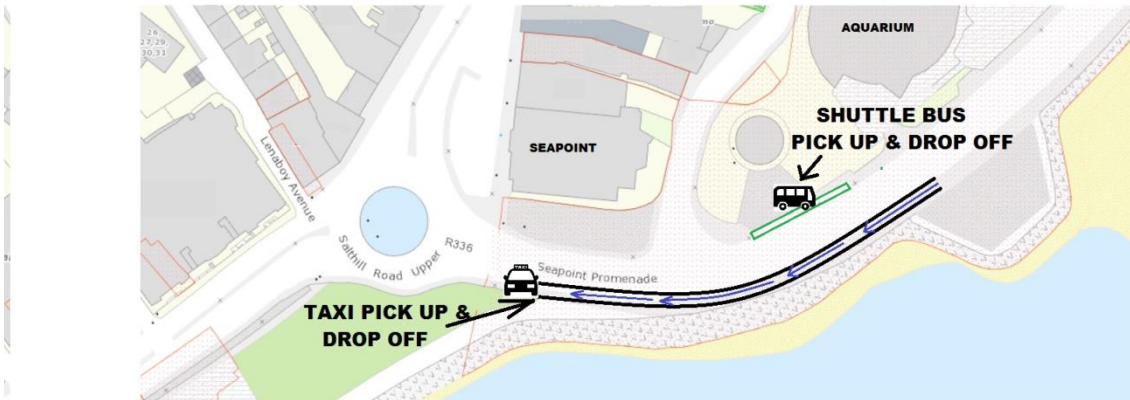

SHUTTLE BUS & TAXIS - SEA POINT PROMENADE, SALTHILL