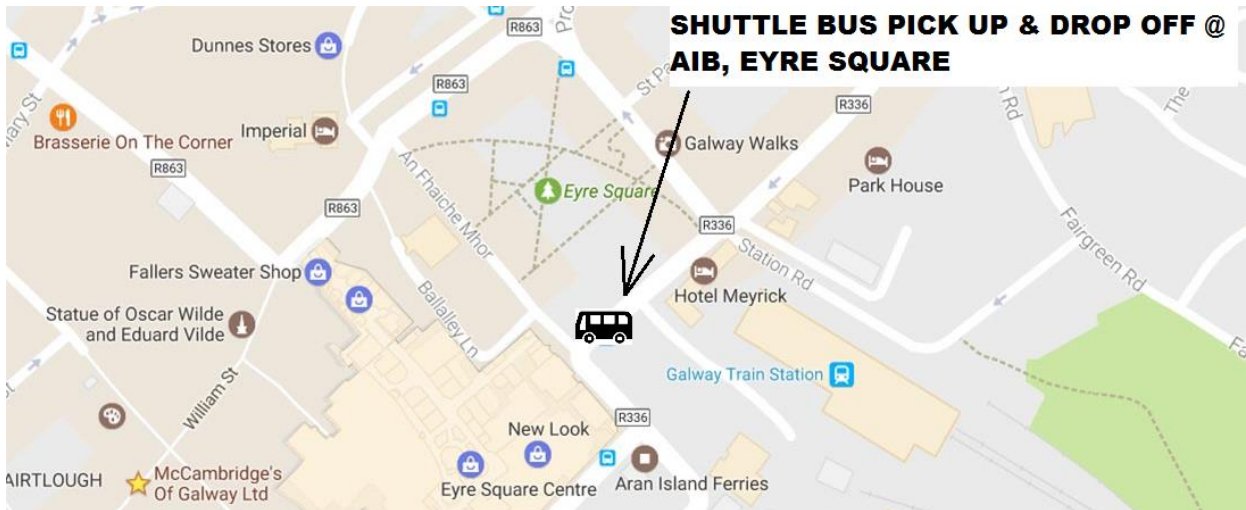

TAXIS:

•Taxi drop off point is located near the roundabout at Seapoint Promenade, Salthill, adjacent to the Aquarium. It is approximately a 10-minute walk from Seapoint Promenade to Pearse Stadium

PRIVATE BUSES

<u>TAXIS / HACKNEYS</u>	DESIGNATED AREA @ SEAPOINT PROMENADE	
--------------------------------	---	---

- Taxi drop off point is located near the roundabout at Seapoint Promenade, Salthill, adjacent to the Aquarium. It is approximately a 10-minute walk from Seapoint Promenade to Pearse Stadium.
- Taxi **pick-up** post-concert on Seapoint Promenade, near the roundabout also.

SHUTTLE BUSES & TAXIS

SHUTTLE BUS EYRE SQUARE

SHUTTLE BUS & TAXIS - SEA POINT PROMENADE, SALTHILL

PARKING INFORMATION

- No parking available in the vicinity of Pearse Stadium.
- Road closures are in operation.
- Avail of Public Transport / Shuttle Buses
- Avail of the dedicated car parks for the concert
- Respect local residents and businesses.