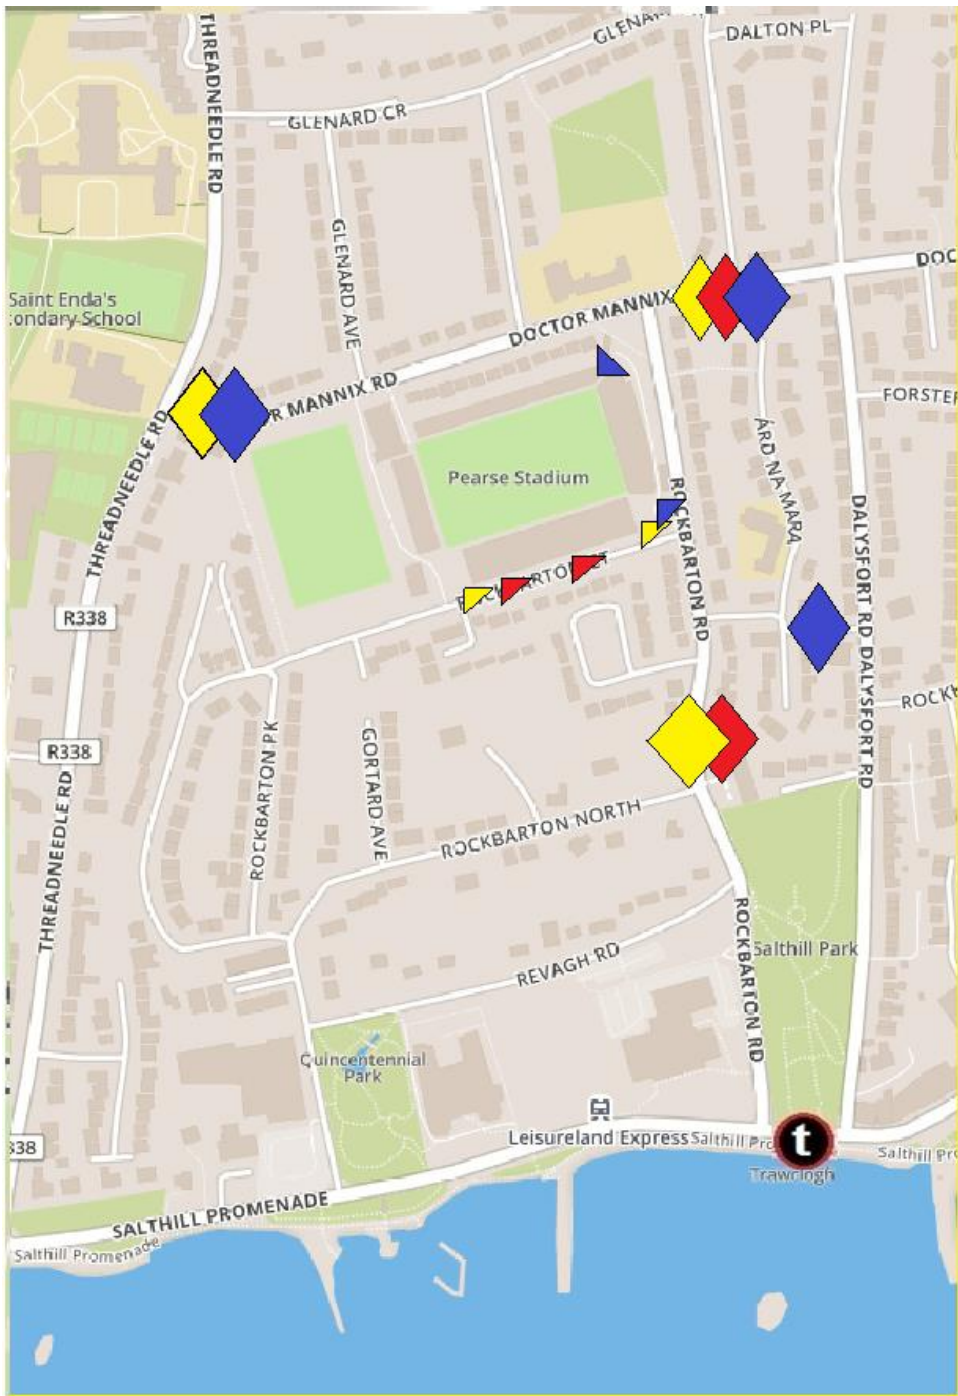

TICKET CHECK LOCATION AROUND PEARSE STADIUM

- Soft Search / Ticket Check
- Box Office
- Red Entrance:
  - -- Seating
- Blue Entrance:
  - -- Pitch Standing
  - -- Terrace
- Yellow Entrance:
  - -- Pitch Standing
  - -- Terrace

THREADNEEDLE ROAD / DR MANNIX ROAD.
BLUE/YELLOW TICKET CHECK

DR MANNIX ROAD./THE MAPLES
BLUE/YELLOW/RED TICKET CHECK

ARD NA MARA
BLUE TICKET CHECK

ROCKBARTON ROAD / ROCKBARTON NORTH
RED/YELLOW/RED TICKET CHECK