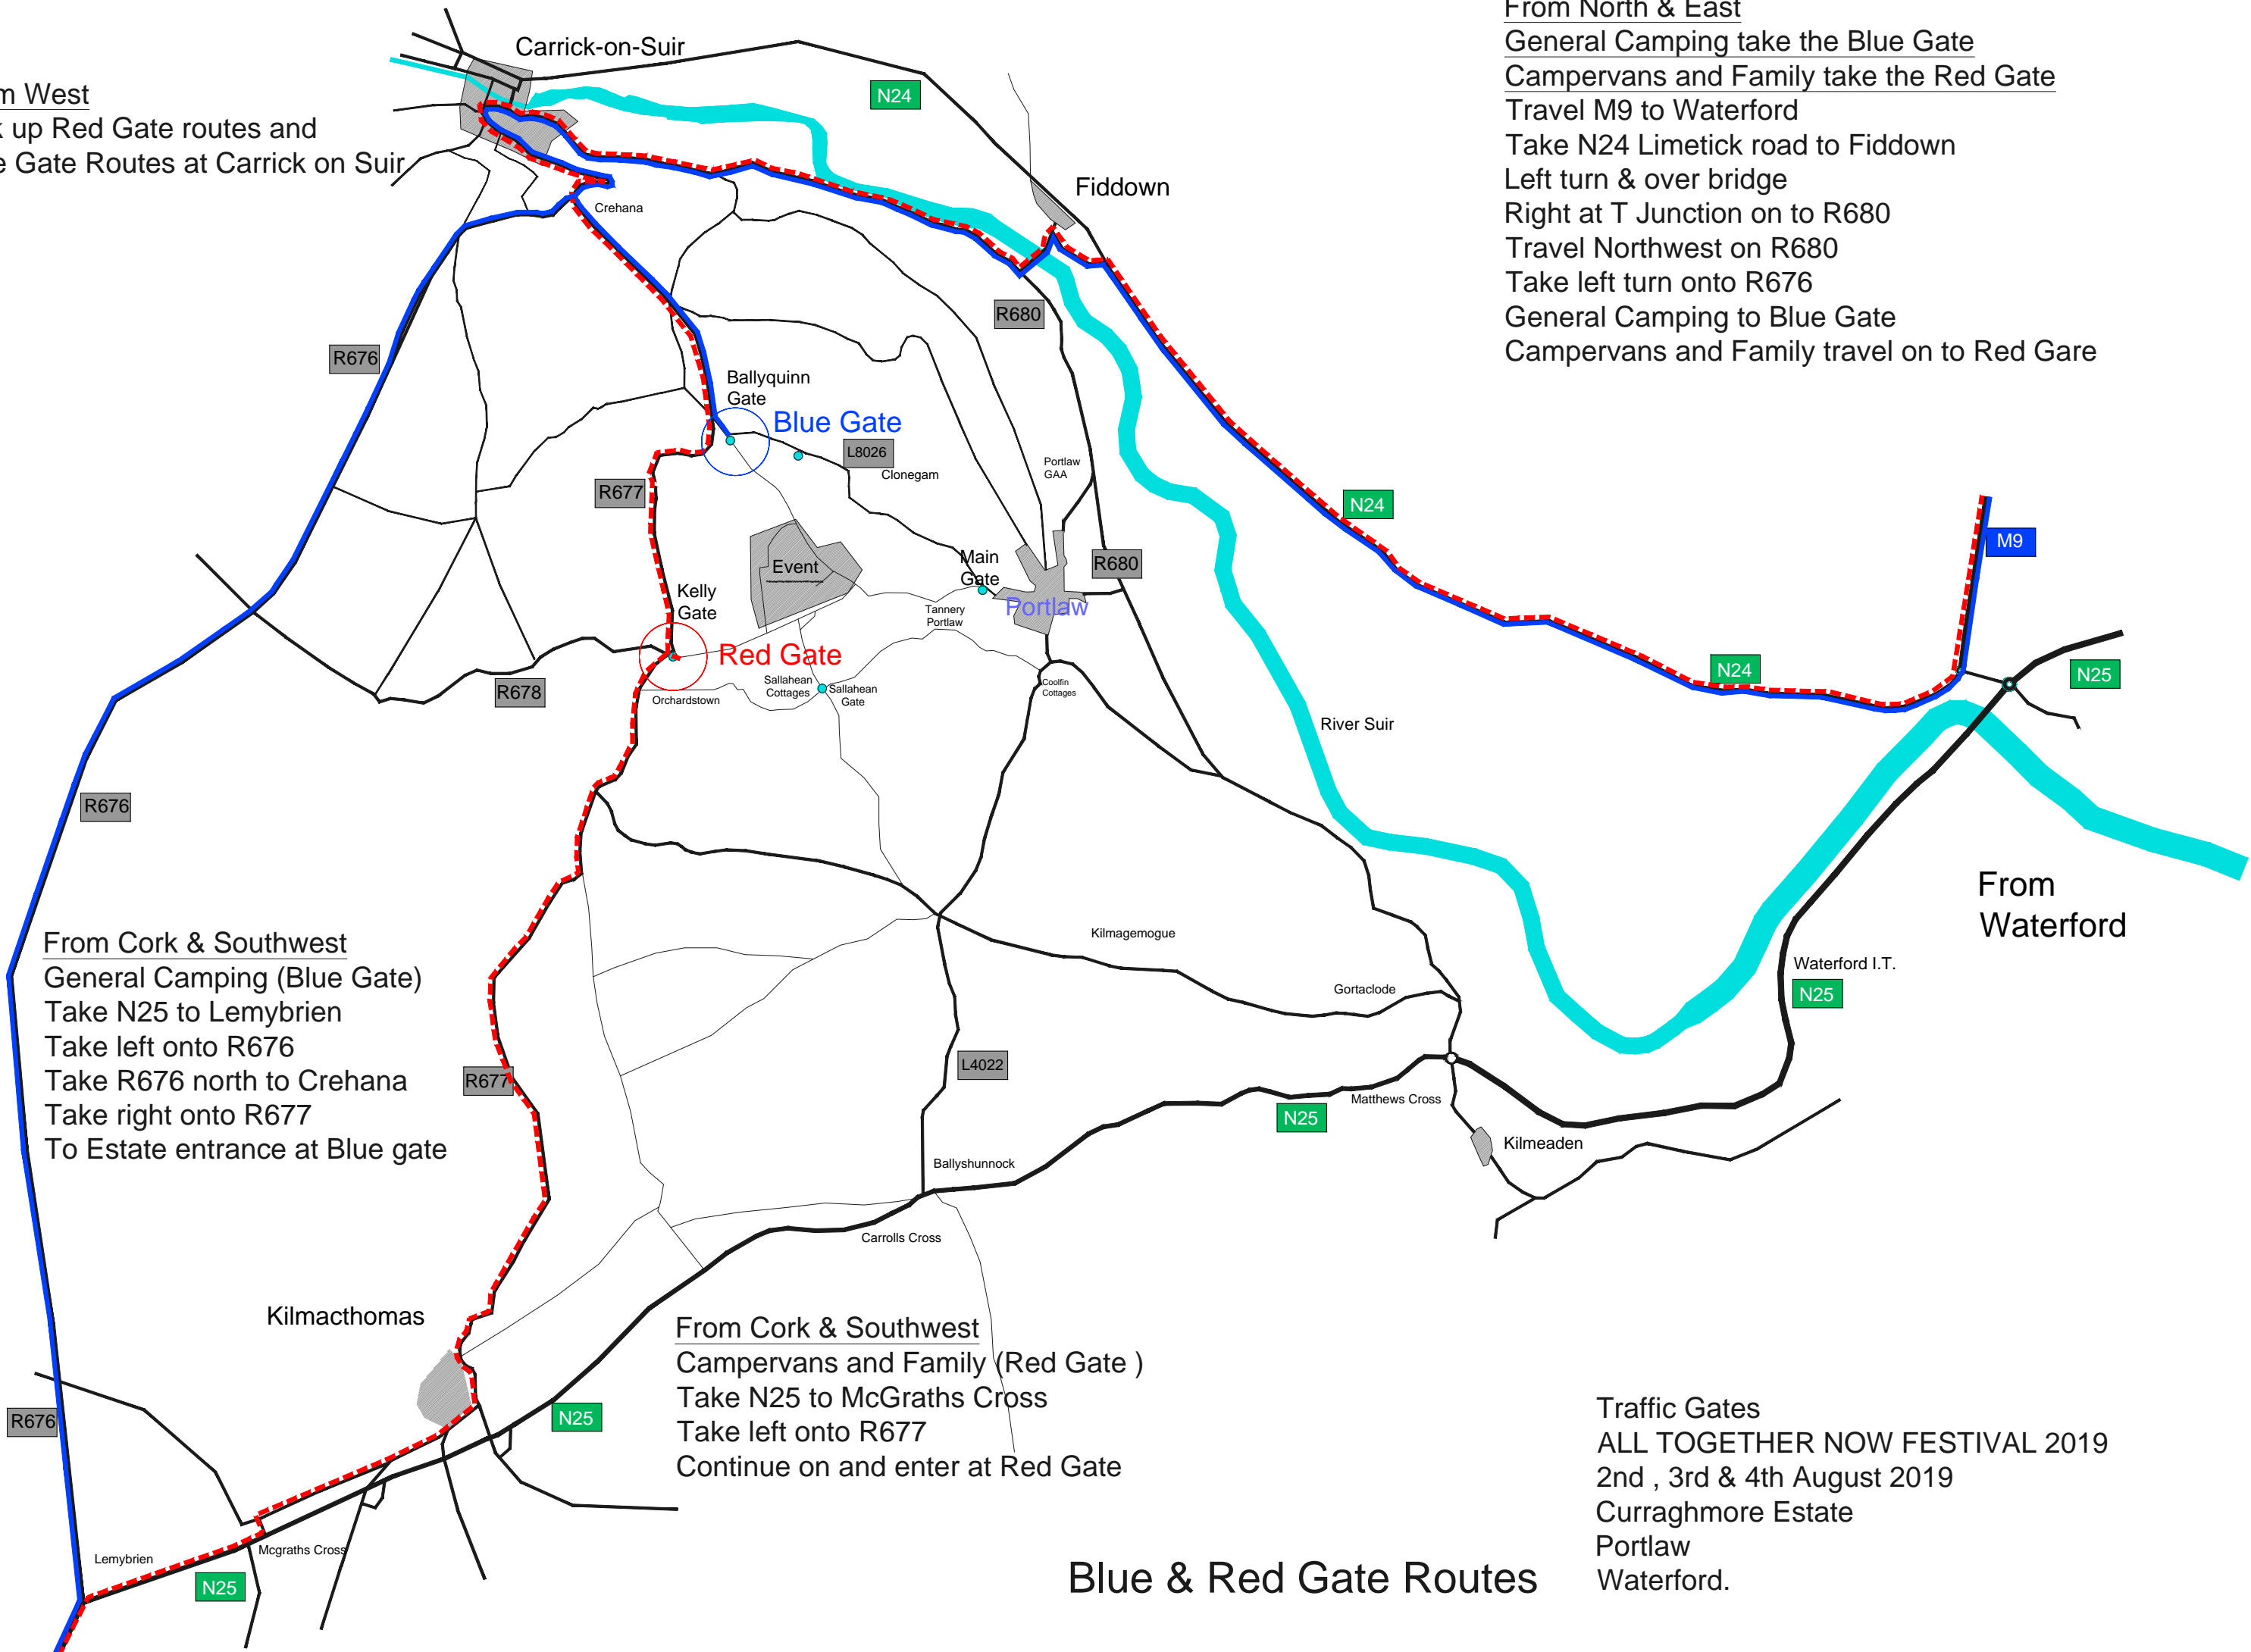

From West
Pick up Red Gate routes and
Blue Gate Routes at Carrick on Suir

From North & East
General Camping take the Blue Gate
Campervans and Family take the Red Gate
Travel M9 to Waterford
Take N24 Limetick road to Fiddown
Left turn & over bridge
Right at T Junction on to R680
Travel Northwest on R680
Take left turn onto R676
General Camping to Blue Gate
Campervans and Family travel on to Red Gate

From Cork & Southwest
General Camping (Blue Gate)
Take N25 to Lemybrien
Take left onto R676
Take R676 north to Crehana
Take right onto R677
To Estate entrance at Blue gate

From Cork & Southwest
Campervans and Family (Red Gate)
Take N25 to McGraths Cross
Take left onto R677
Continue on and enter at Red Gate

Traffic Gates
ALL TOGETHER NOW FESTIVAL 2019
2nd , 3rd & 4th August 2019
Curraghmore Estate
Portlaw
Waterford.

Blue & Red Gate Routes