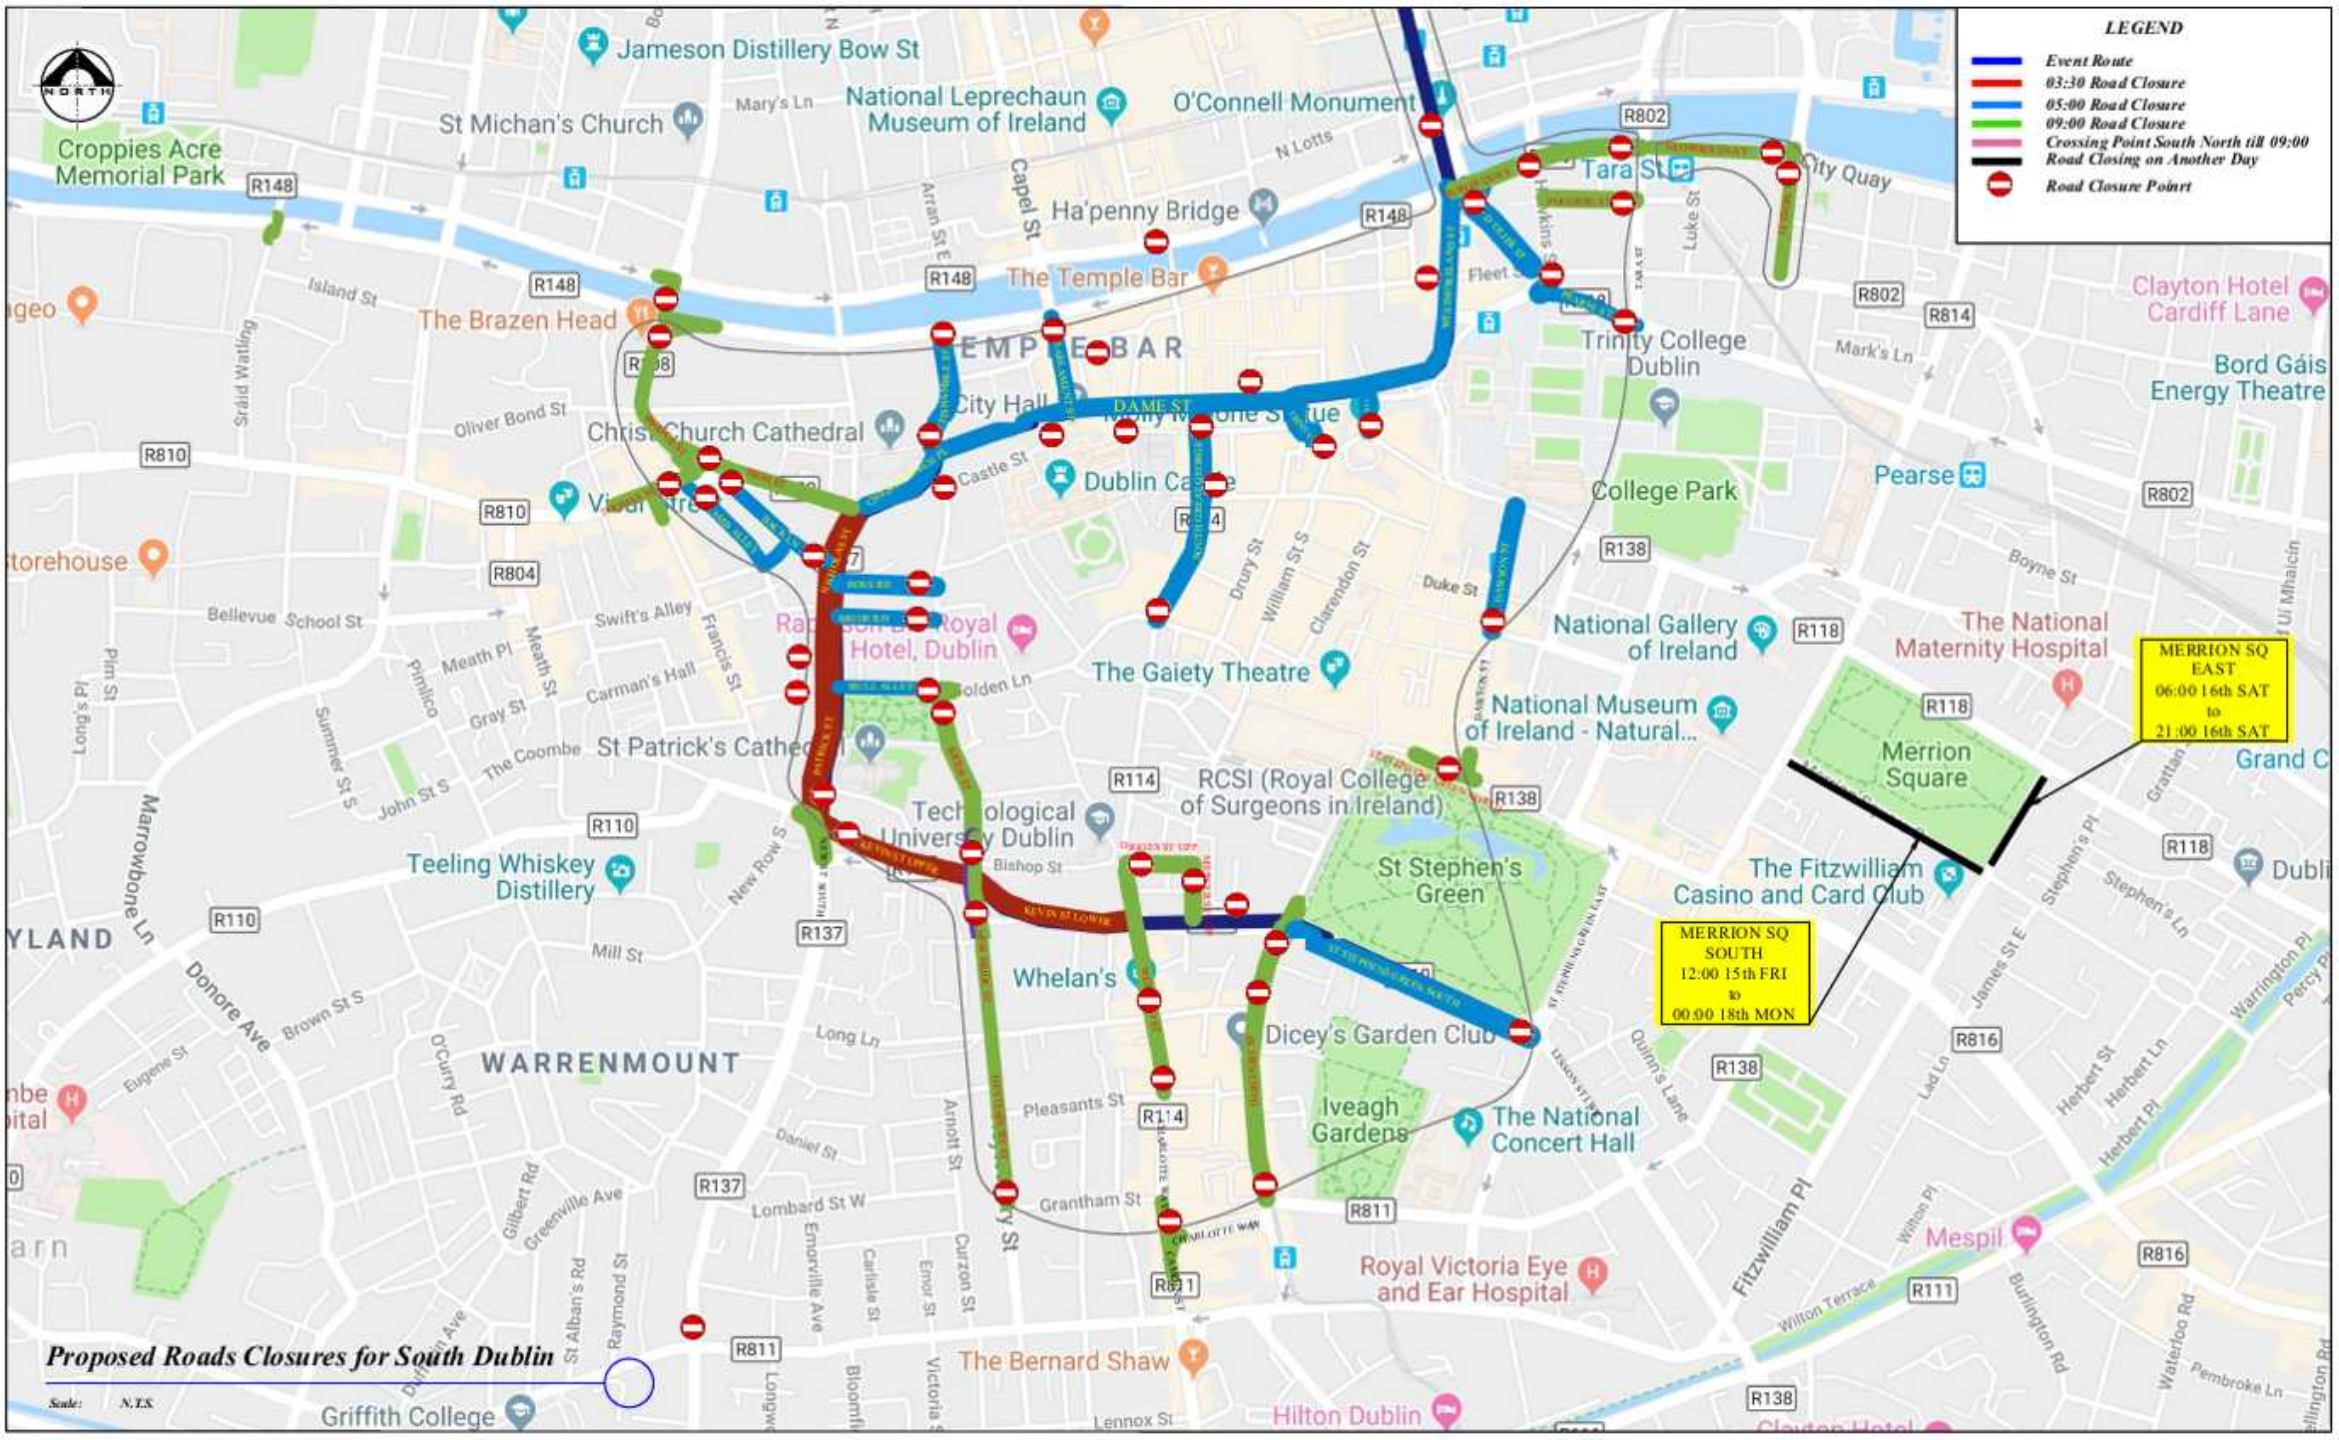

- LEGEND**
- Event Route
 - 03:30 Road Closure
 - 05:00 Road Closure
 - 09:00 Road Closure
 - Crossing Point South North till 09:00
 - Road Closing on Another Day
 - Road Closure Point

MERRION SQ EAST
06:00 16th SAT
to
21:00 16th SAT

MERRION SQ SOUTH
12:00 15th FRI
to
00:00 18th MON

Proposed Roads Closures for South Dublin

Scale: A:1:5