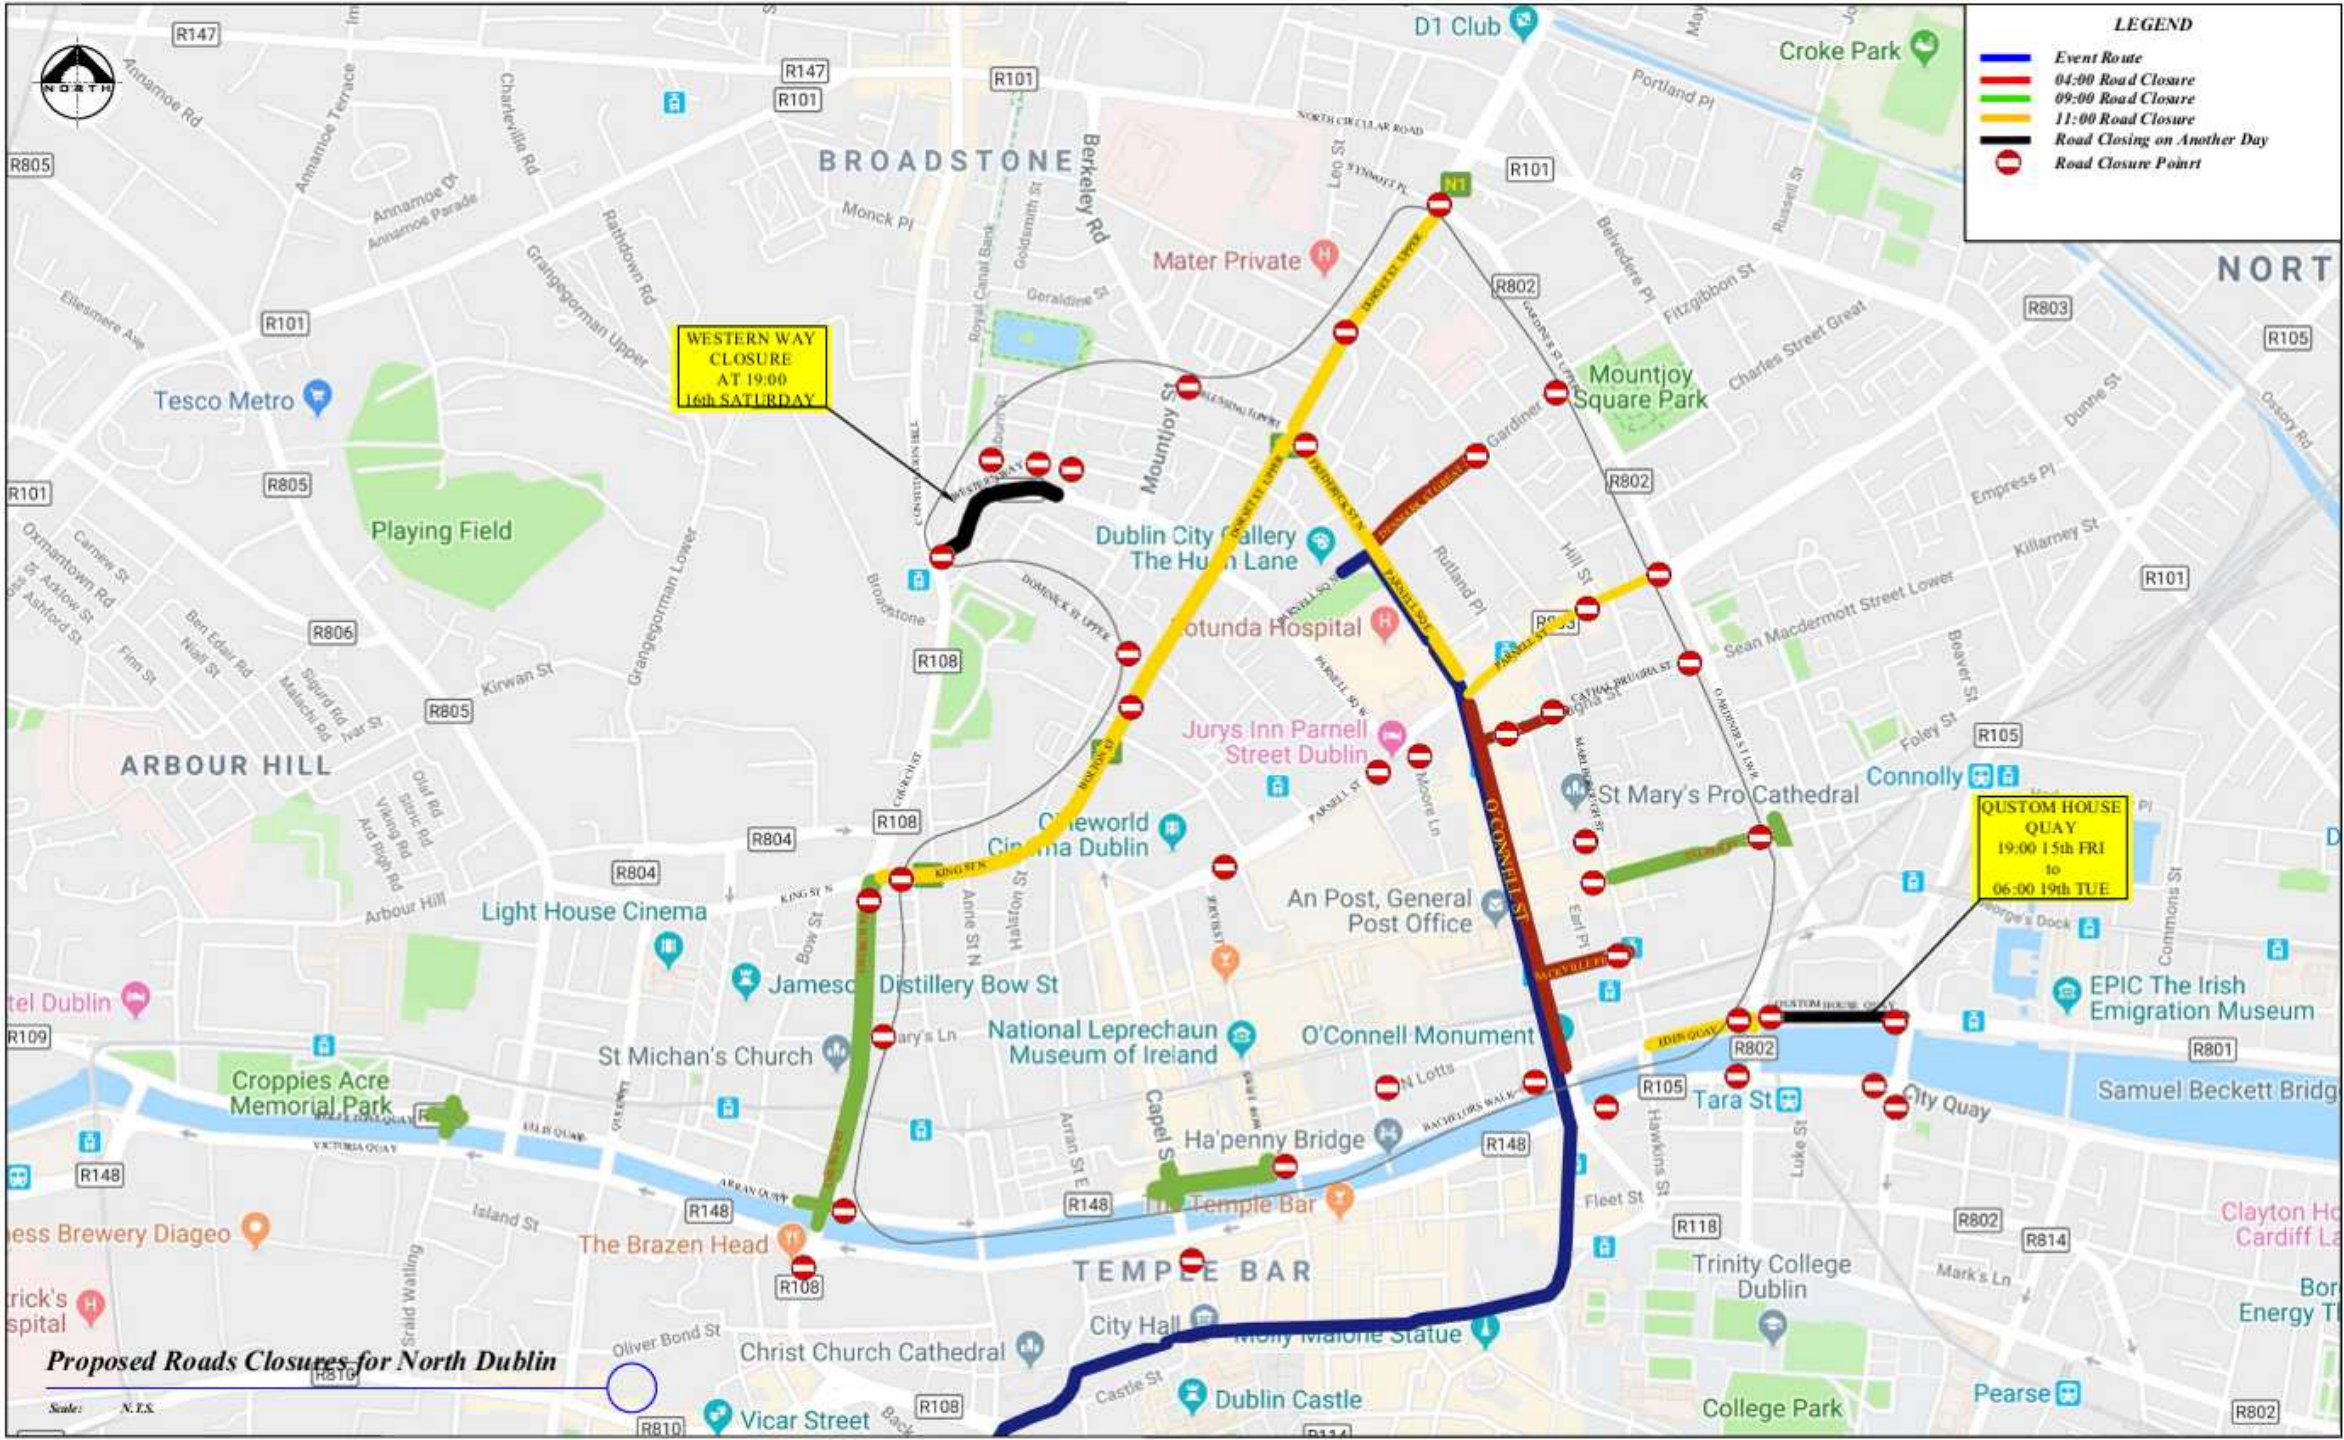

LEGEND

-  Event Route
-  04:00 Road Closure
-  09:00 Road Closure
-  11:00 Road Closure
-  Road Closing on Another Day
-  Road Closure Point

WESTERN WAY CLOSURE AT 19:00 16th SATURDAY

CUSTOM HOUSE QUAY 19:00 15th FRI to 06:00 19th TUE

Proposed Roads Closures for North Dublin

Scale: 1:25,000