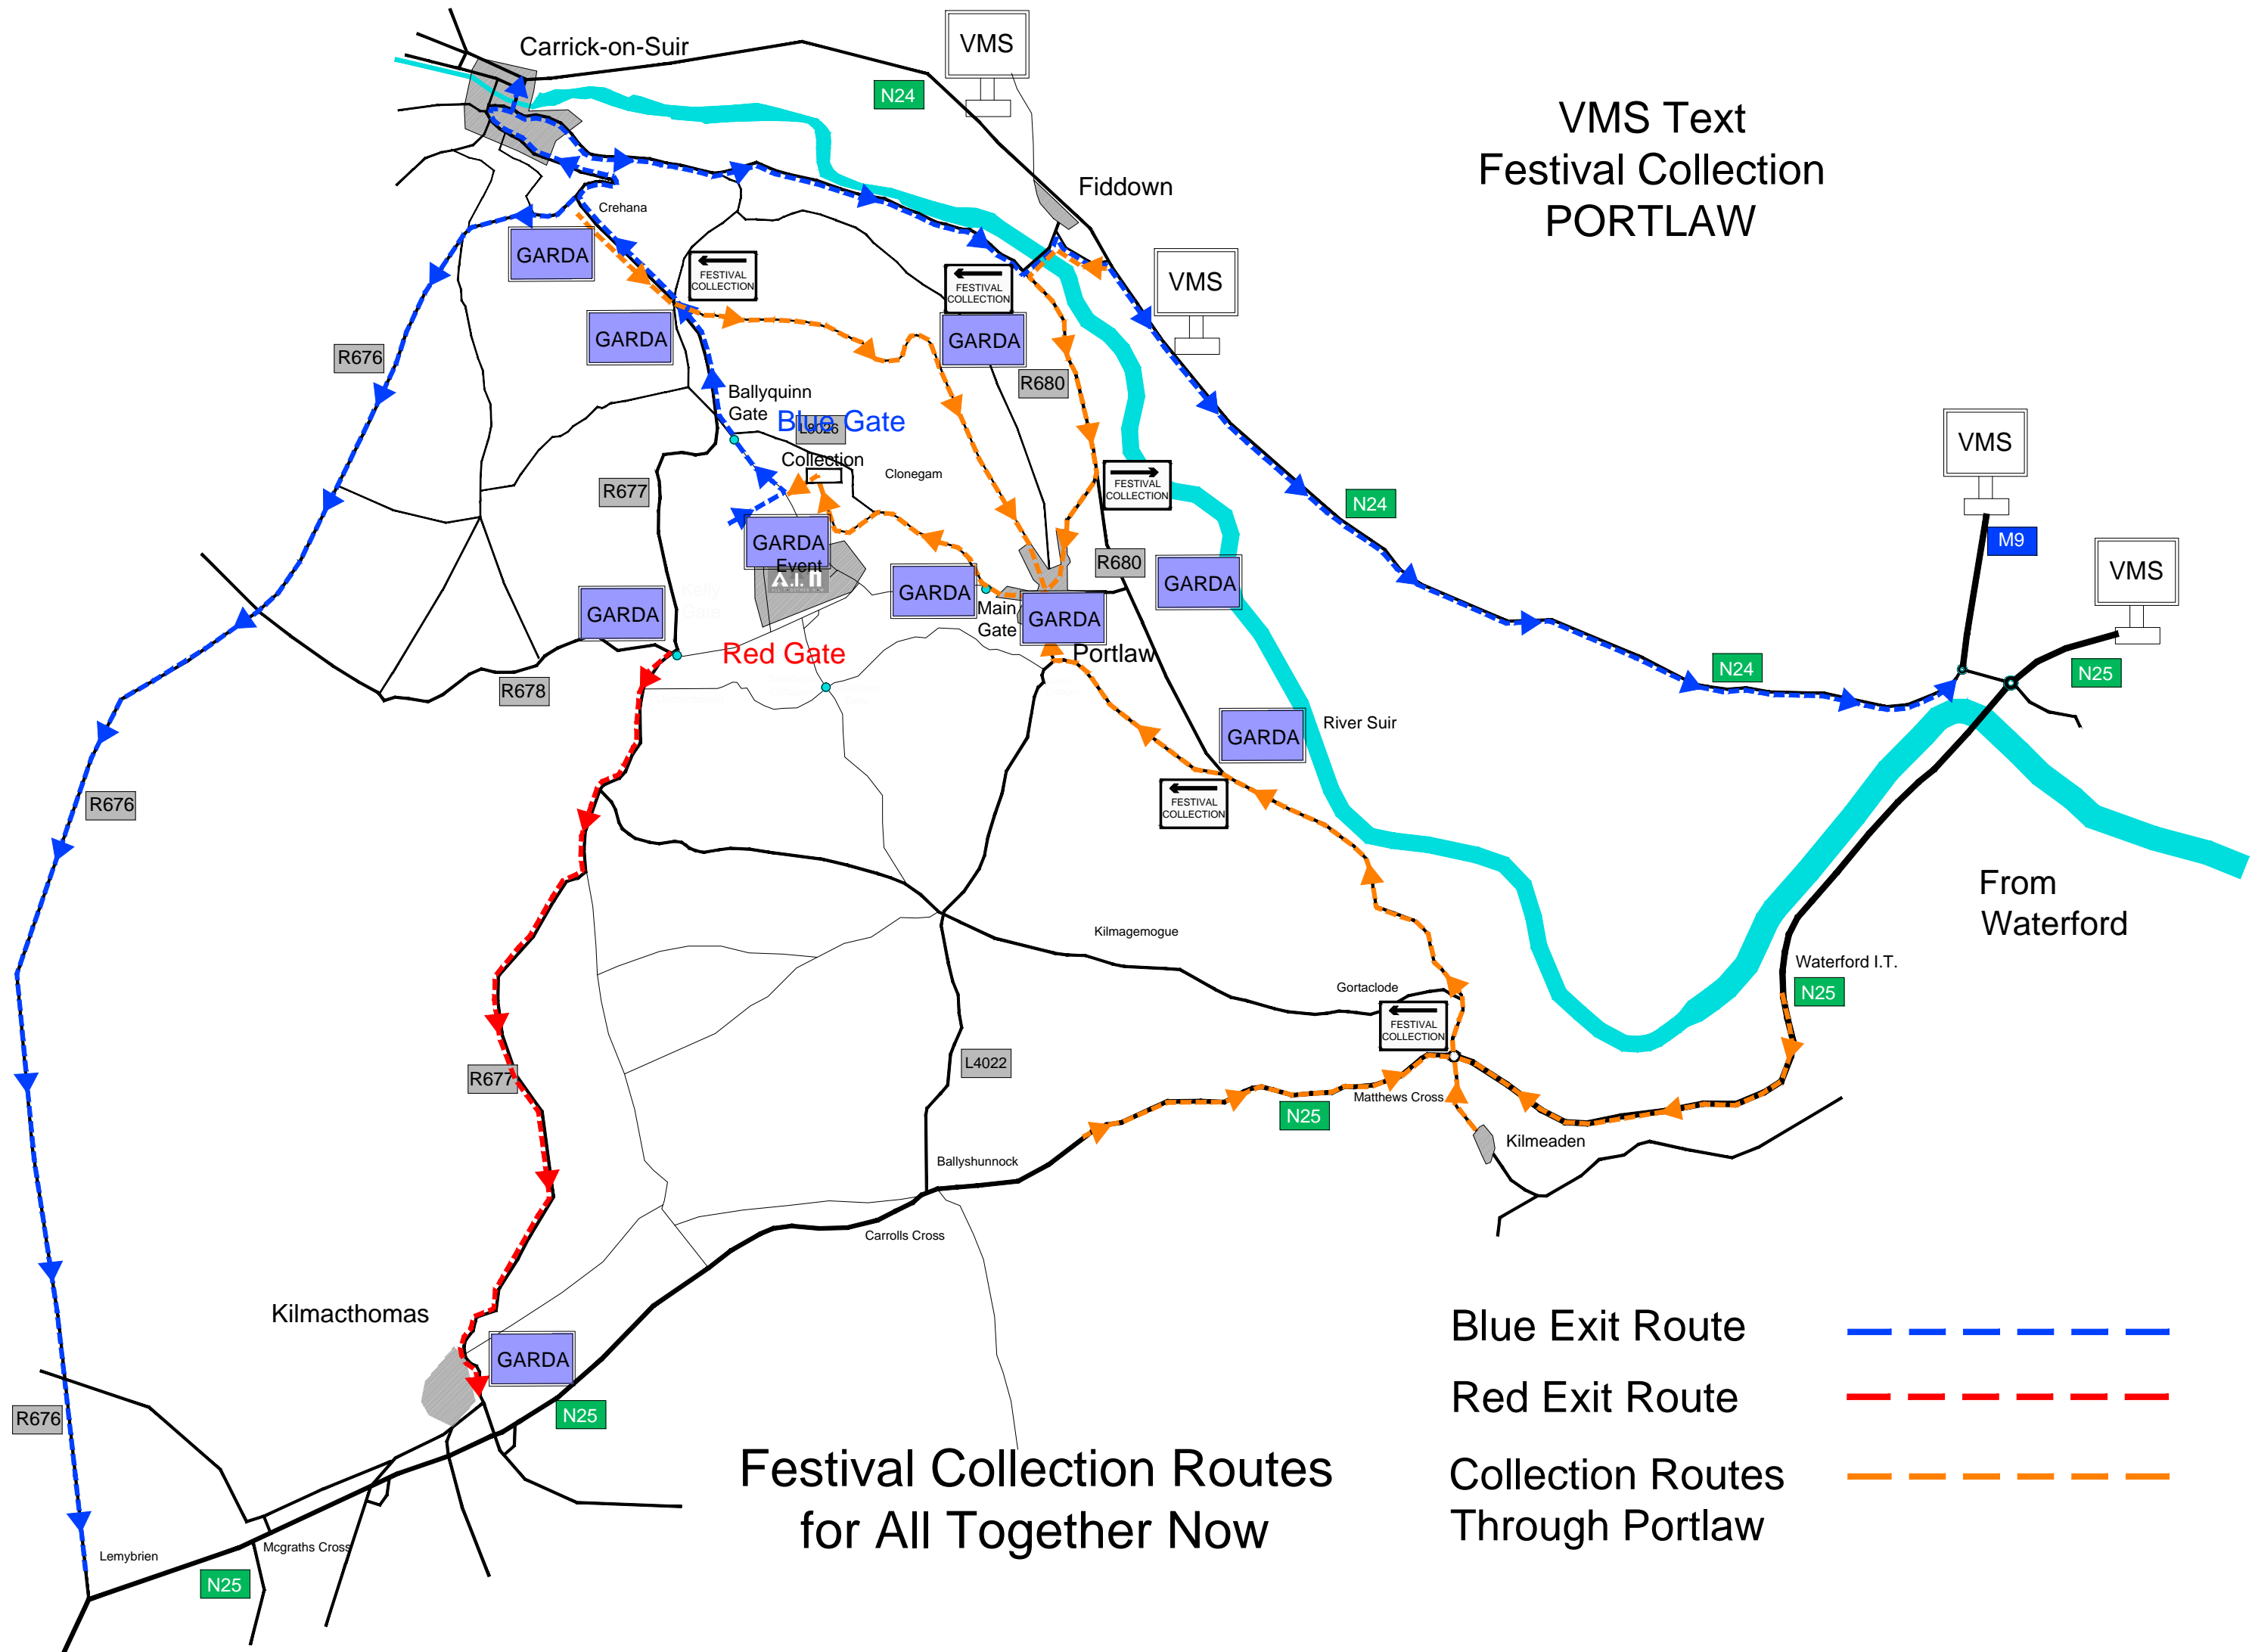

VMS Text Festival Collection PORTLAW

Festival Collection Routes
for All Together Now

- Blue Exit Route 
- Red Exit Route 
- Collection Routes Through Portlaoise 