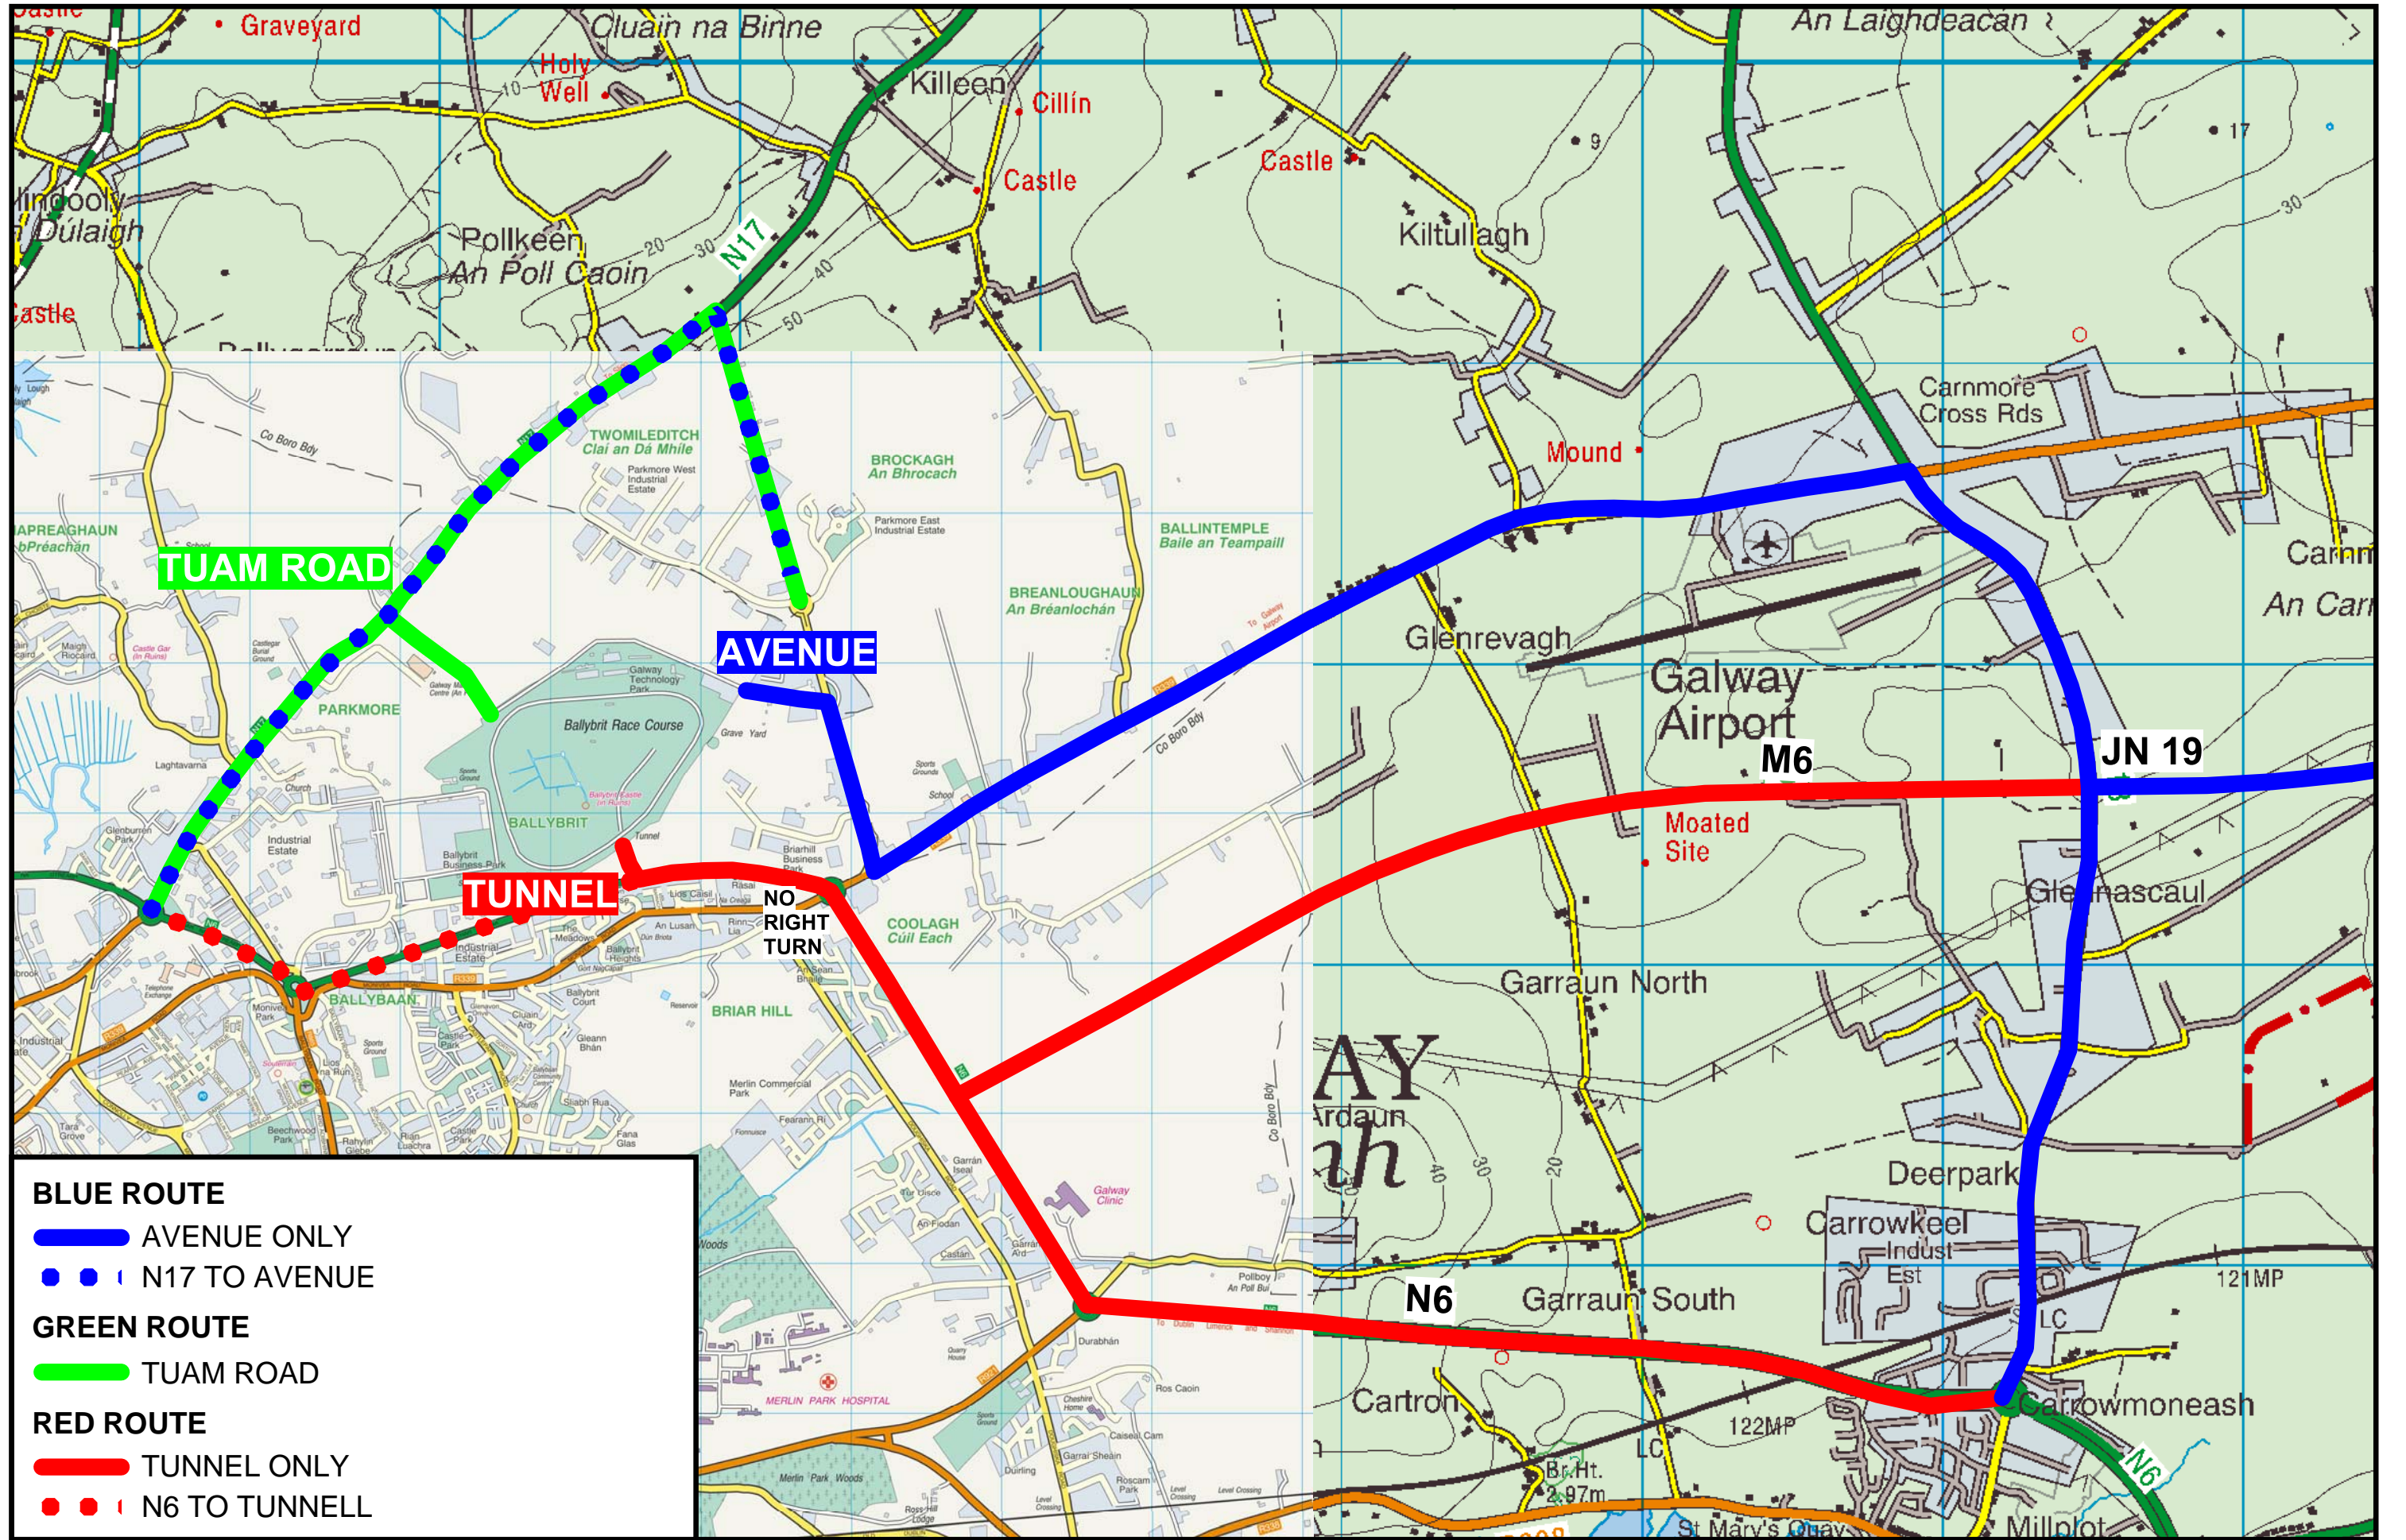

GALWAY RACES 2010

An Garda Síochána

SCALE: 1:20,000

BLUE ROUTE

- ▬ AVENUE ONLY
- ● | N17 TO AVENUE

GREEN ROUTE

- ▬ TUAM ROAD

RED ROUTE

- ▬ TUNNEL ONLY
- ● | N6 TO TUNNEL

PLOT DATE: 26/7/2010
TBC REF: