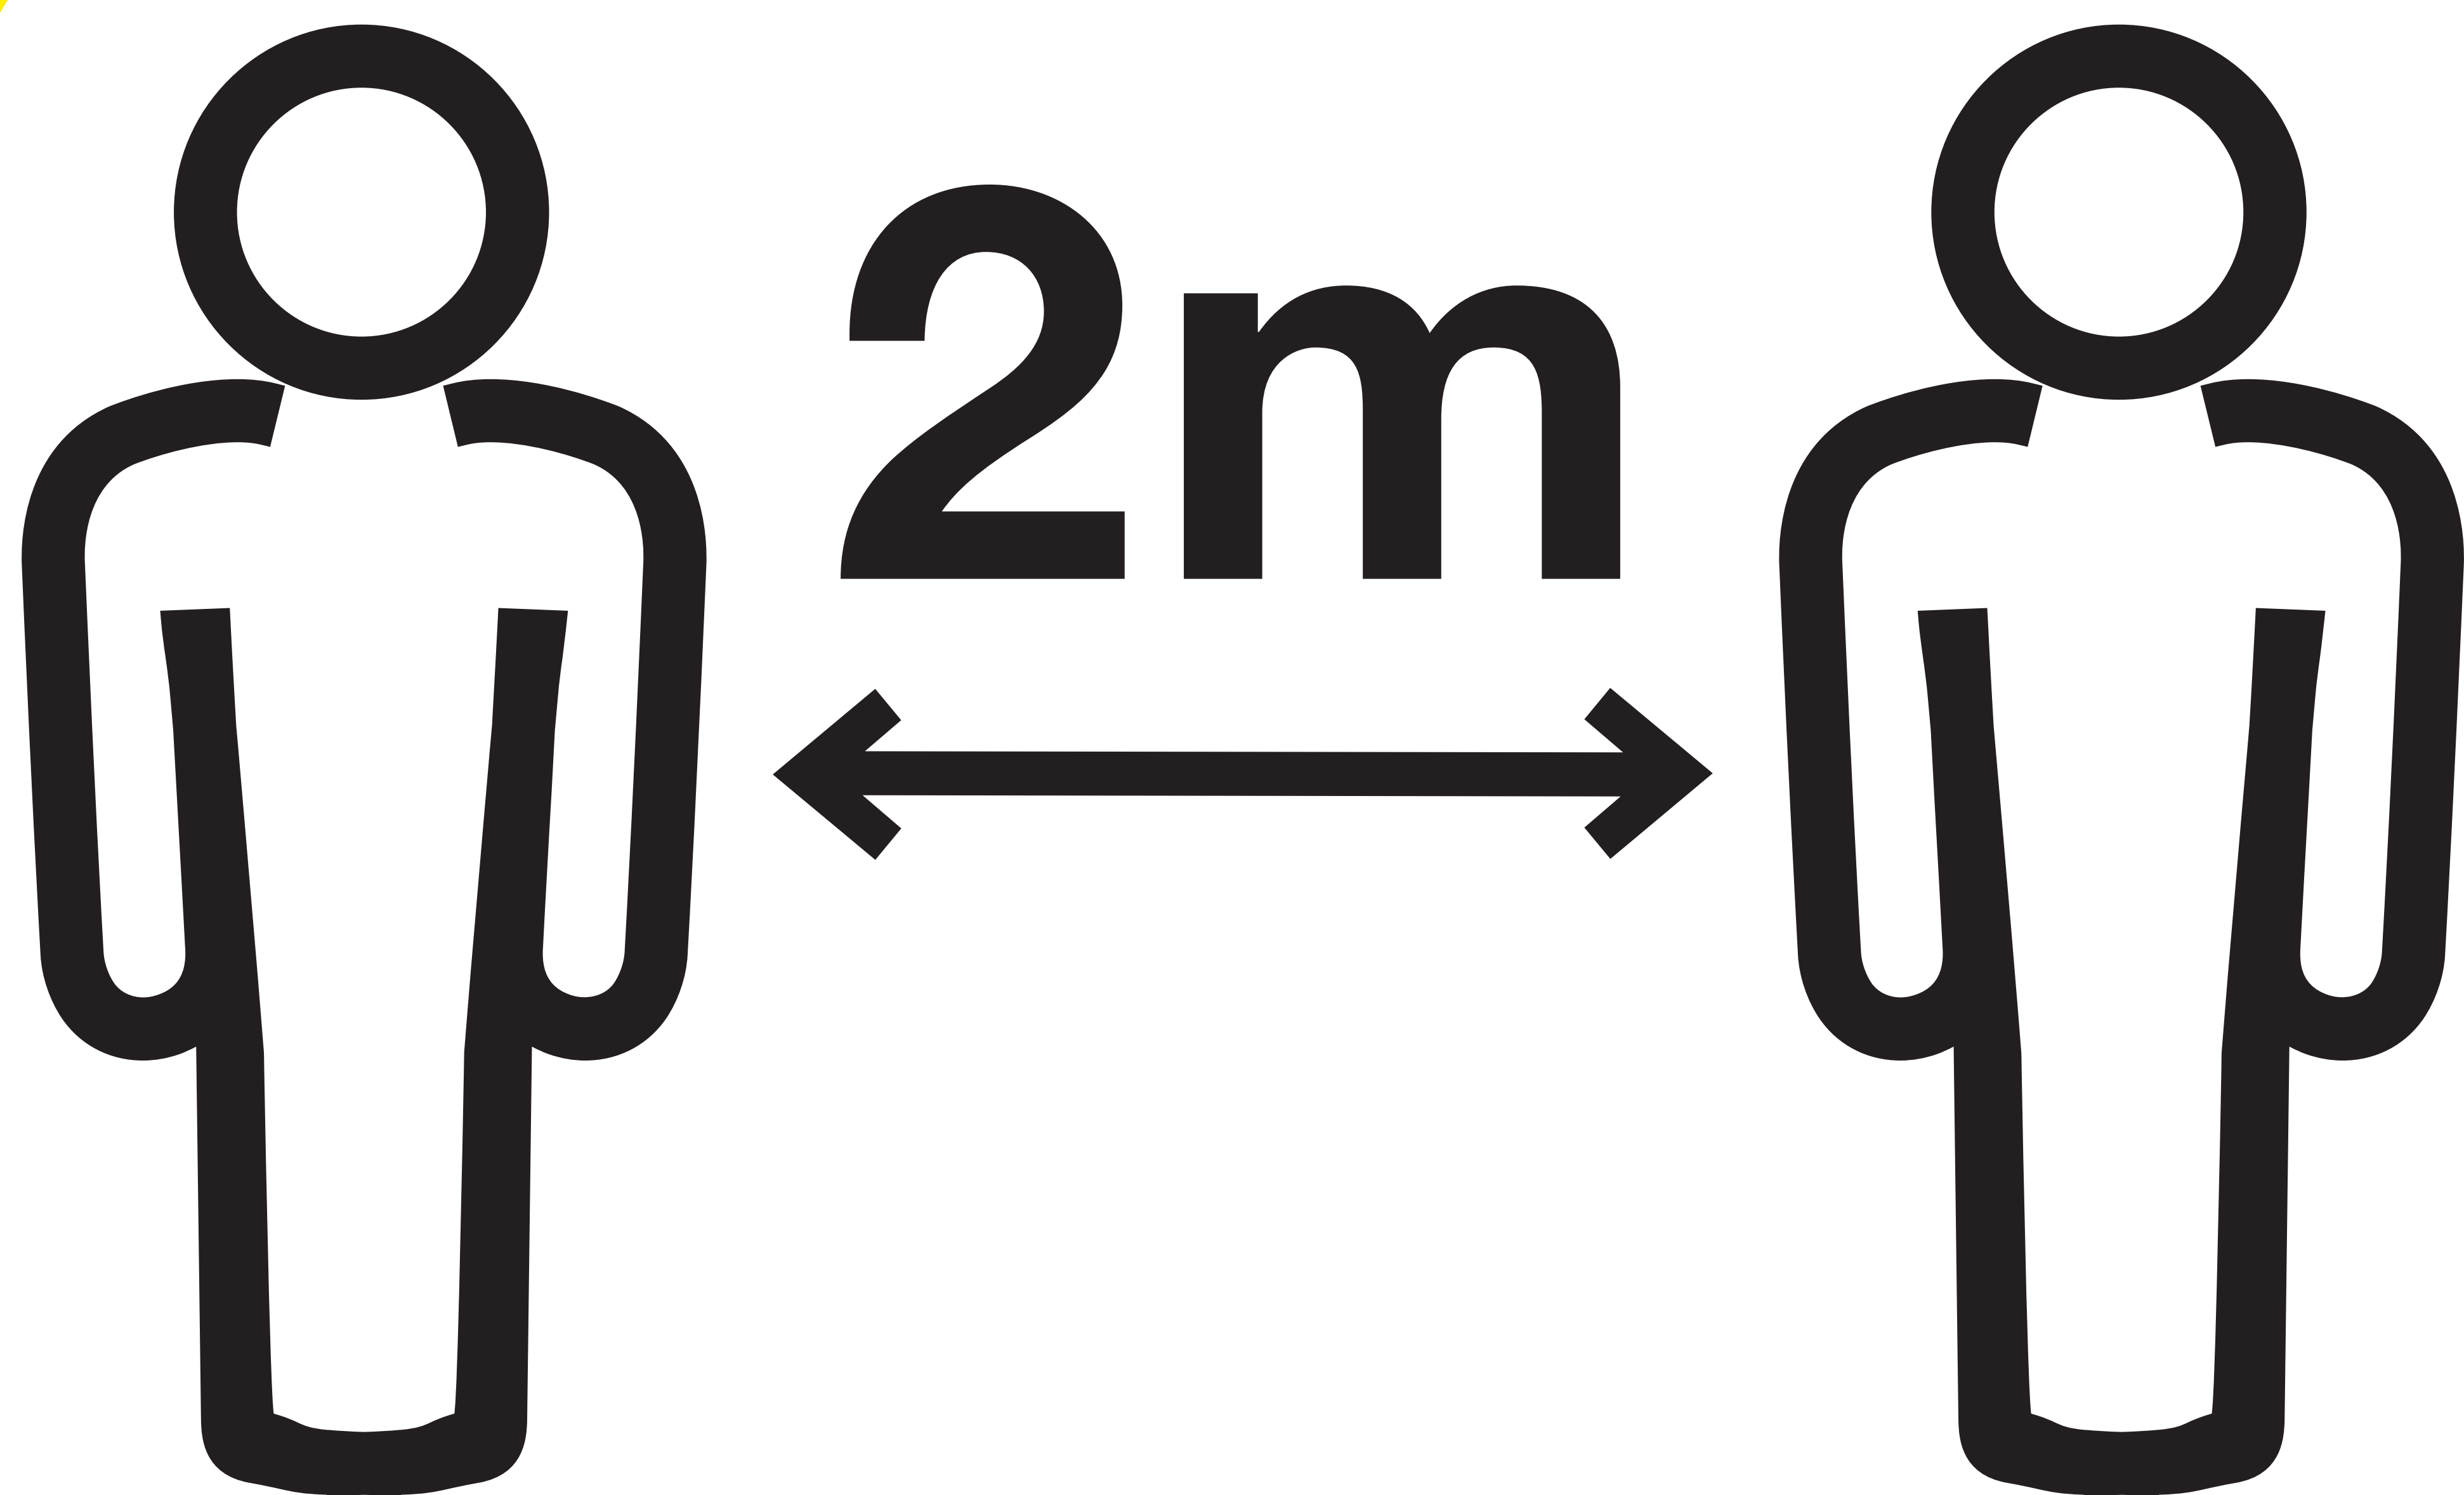

Coronavirus **COVID-19**

Coronavirus
COVID-19
Public Health
Advice

Distance

yourself at least 2 metres (6 feet)
away from other people

Ireland is operating a delay strategy
in line with **WHO** and **ECDC** advice

Rialtas na hÉireann
Government of Ireland

Coróinvíreas **COVID-19**

Coróinvíreas
COVID-19
Comhairle
Sláinte Poiblí

Coinnigh

tú féin 2 mhéadar (6 troithe) ar
a laghad ar shiúl ó dhaoine eile