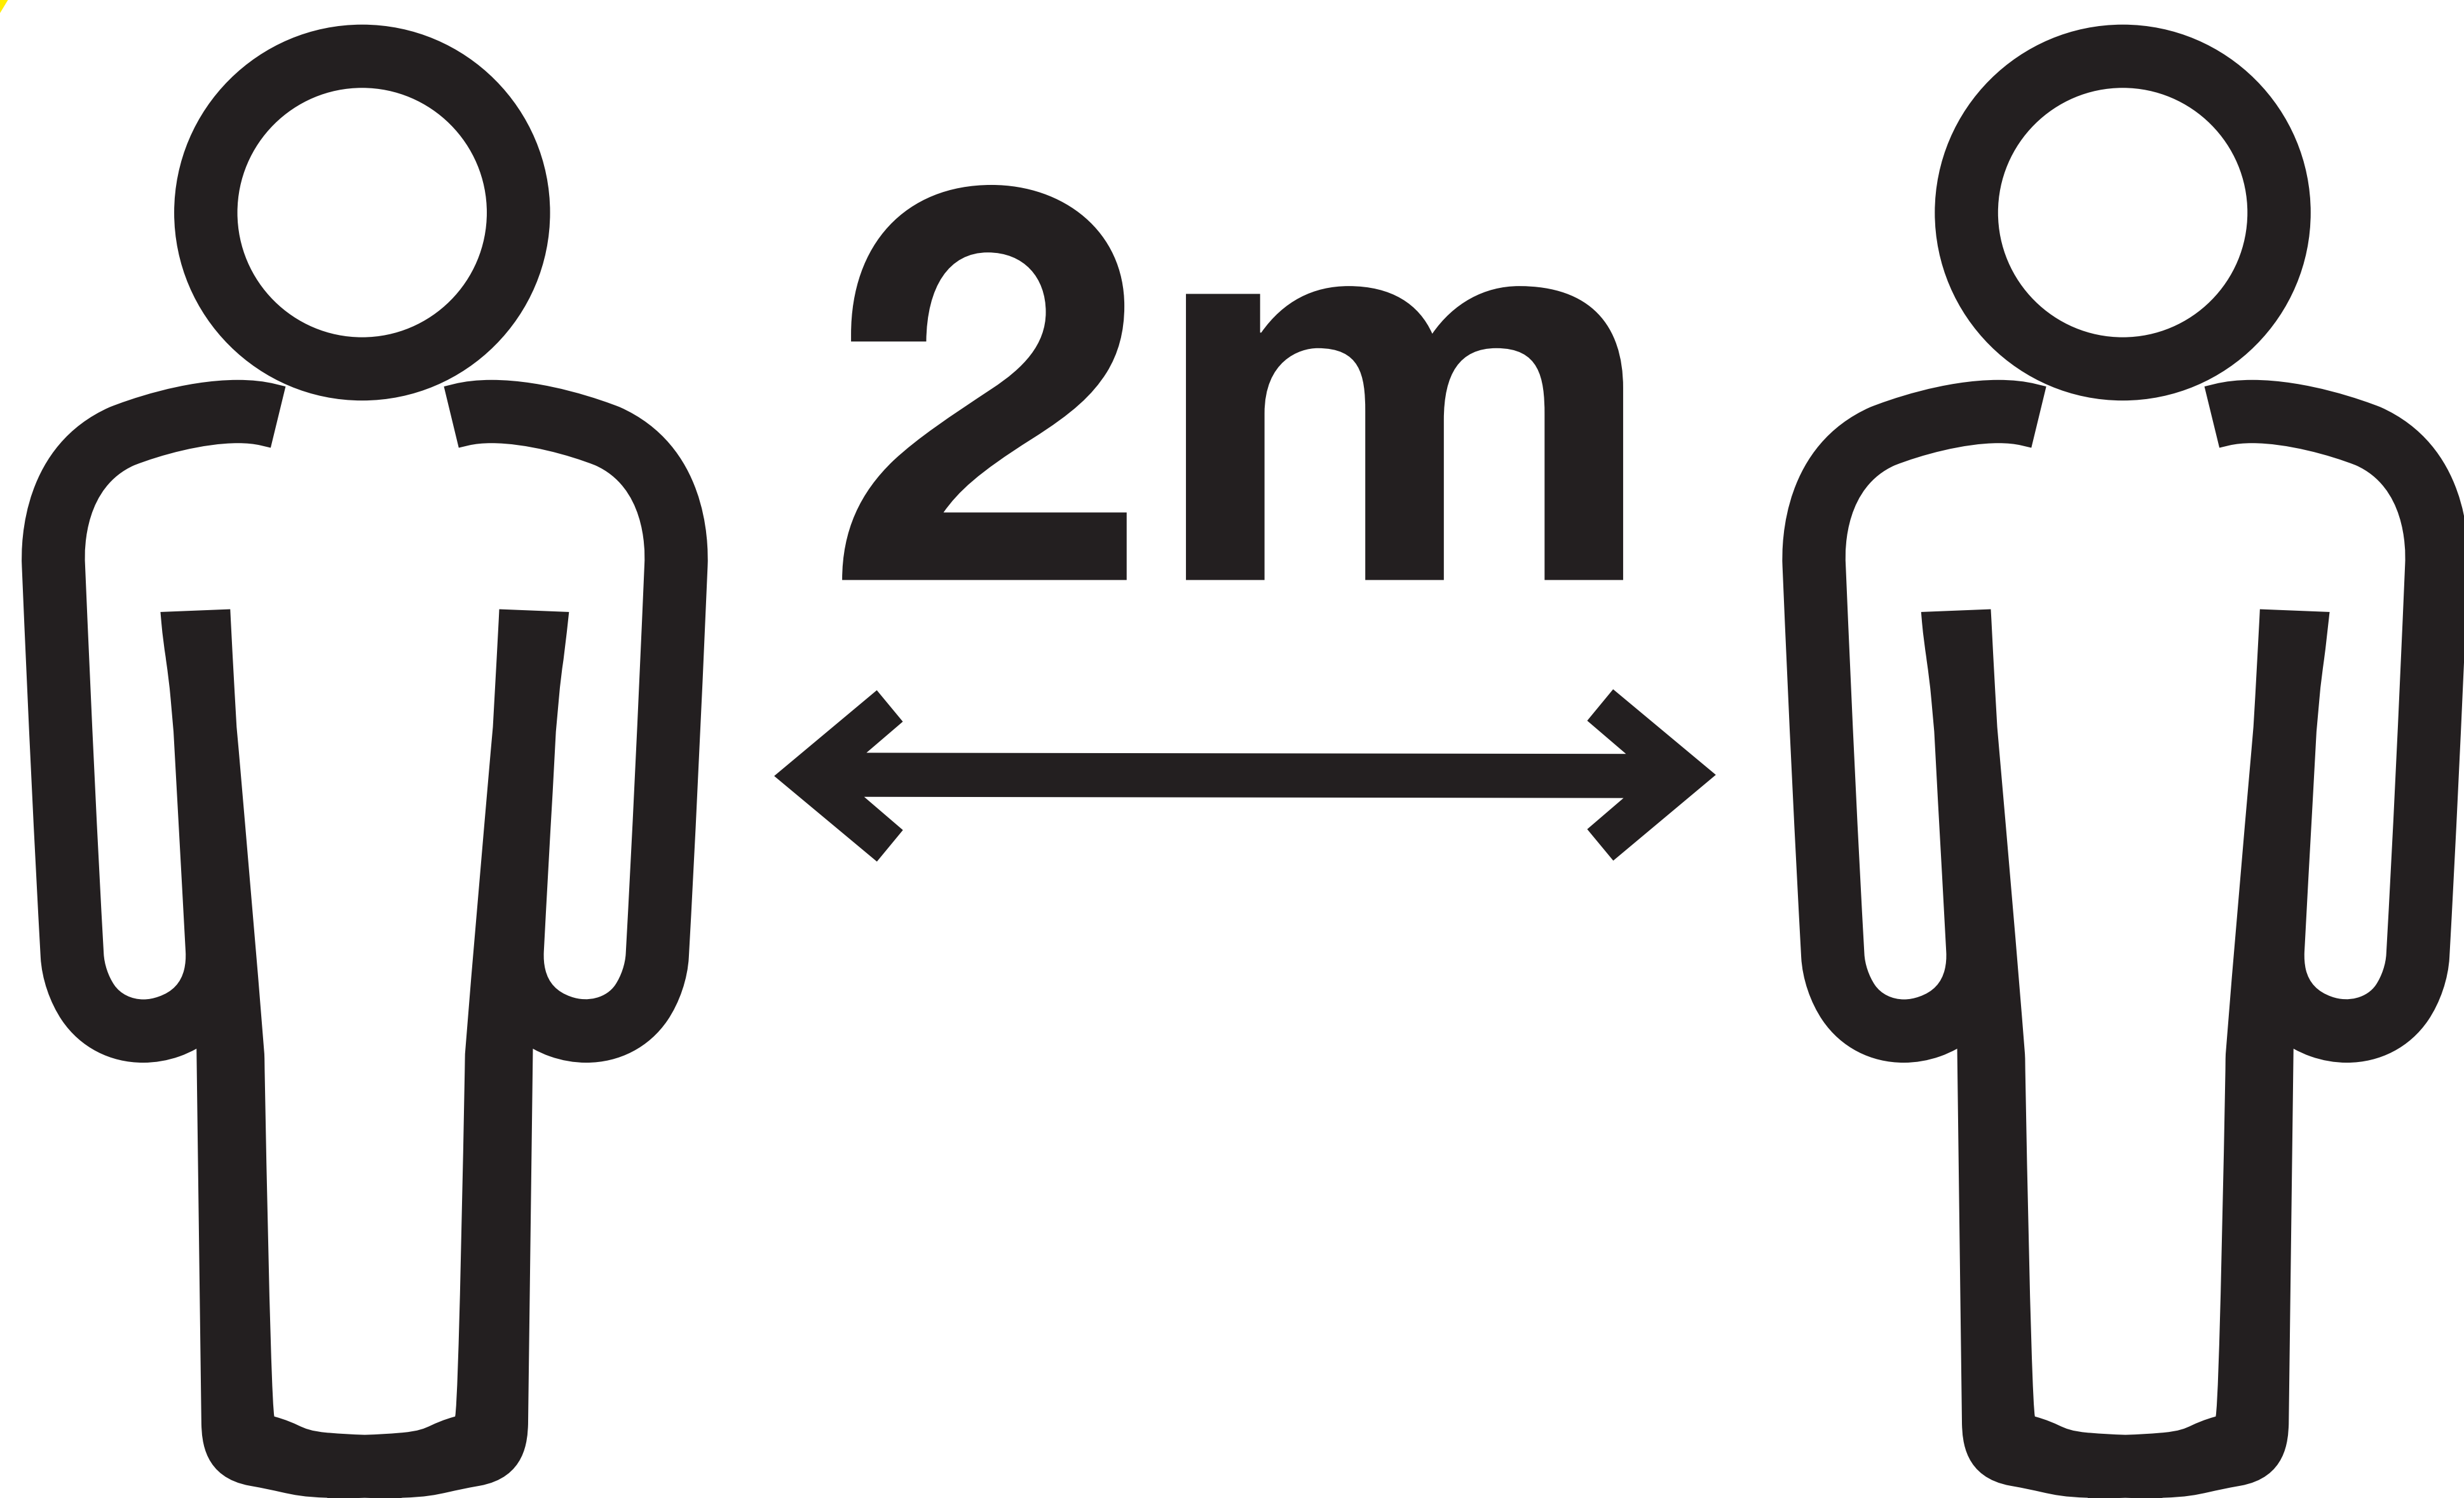

Coronavirus **COVID-19**

Coronavirus
COVID-19
Public Health
Advice

Distance

yourself at least 2 metres (6 feet)
away from other people

Ireland is operating a delay strategy
in line with **WHO** and **ECDC** advice

Rialtas na hÉireann
Government of Ireland

Coróinvíreas **COVID-19**

Coróinvíreas
COVID-19
Comhairle
Sláinte Poiblí

Coinnigh

tú féin 2 mhéadar (6 troithe) ar
a laghad ar shiúl ó dhaoine eile