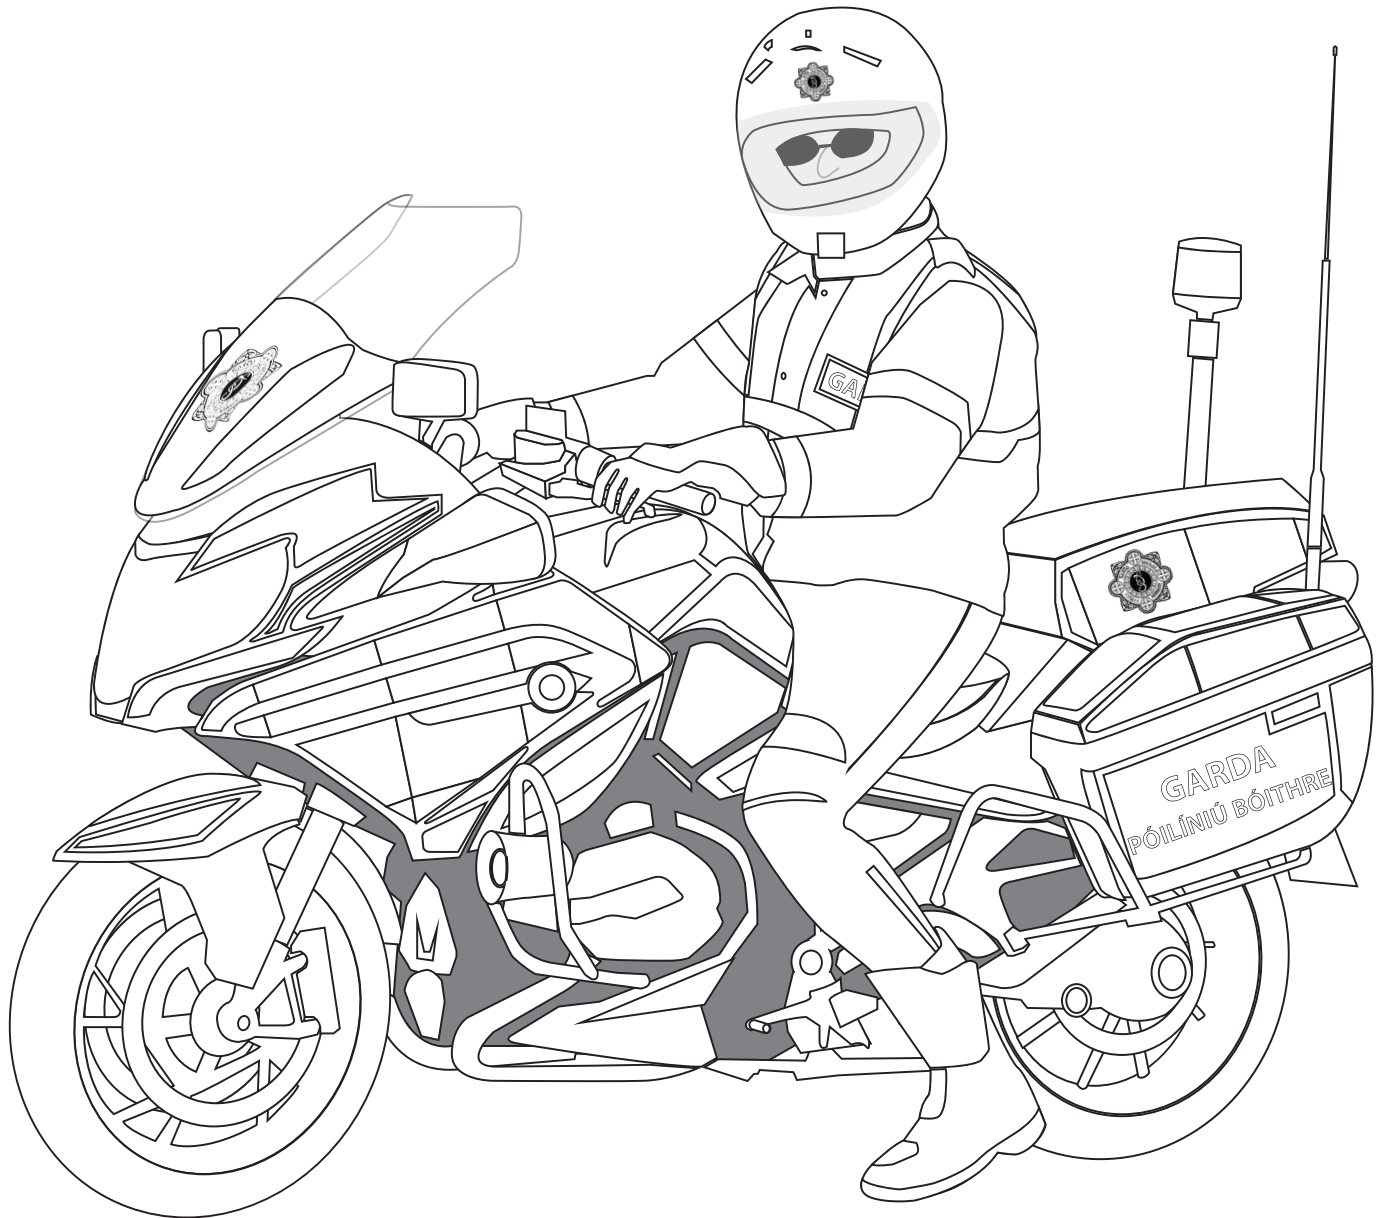

Garda Motorbike

Always wear your seatbelt.