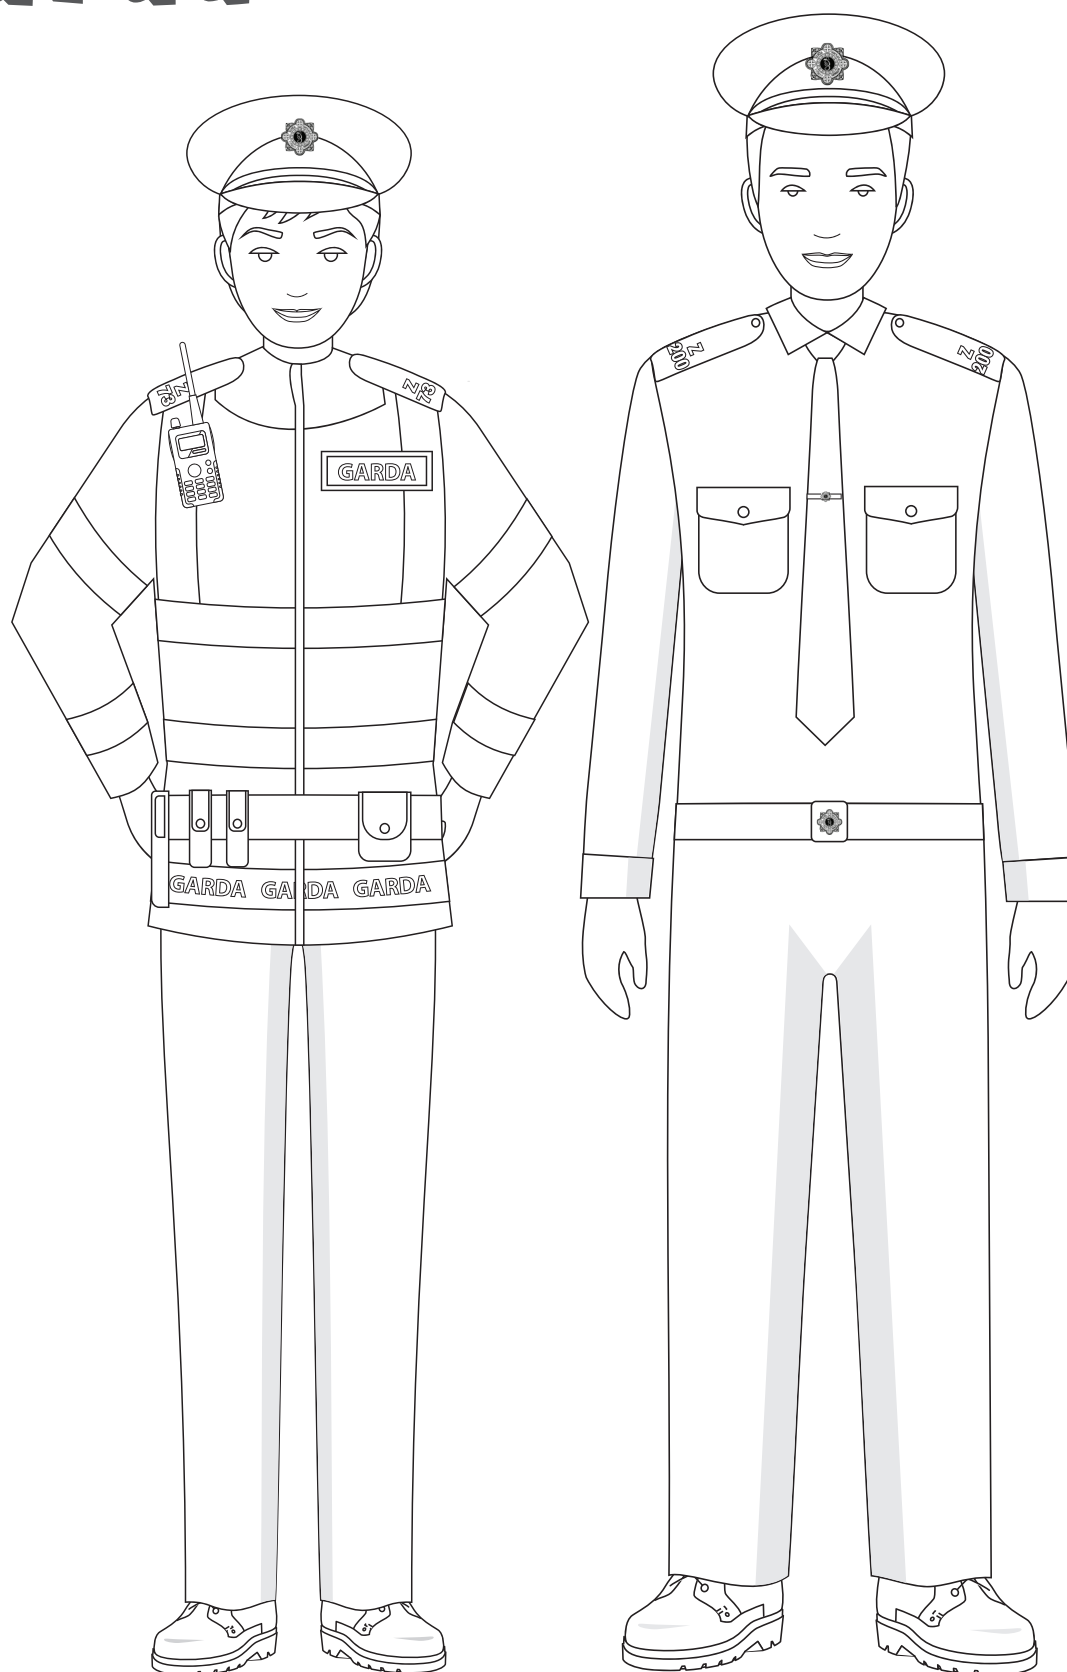

Colouring Book

The Garda Crest

Did you know?

“Garda Síochána na hÉireann” means “Guardians of the Peace of Ireland”

The Garda Patrol Car

In an emergency dial 999.

Garda

If you get lost, ask a Garda for help.

The Mounted Unit

A Garda on a horse can be easily seen in a crowd if you need help.

Air Support Unit

Air Support find criminals from the air and tell Gardaí on the ground where they are.

Roads Policing

Always follow the safe cross code.

Garda Motorbike

Always wear your seatbelt.

Do you know the phone number of your local
Garda Station? Find out and write it here:
