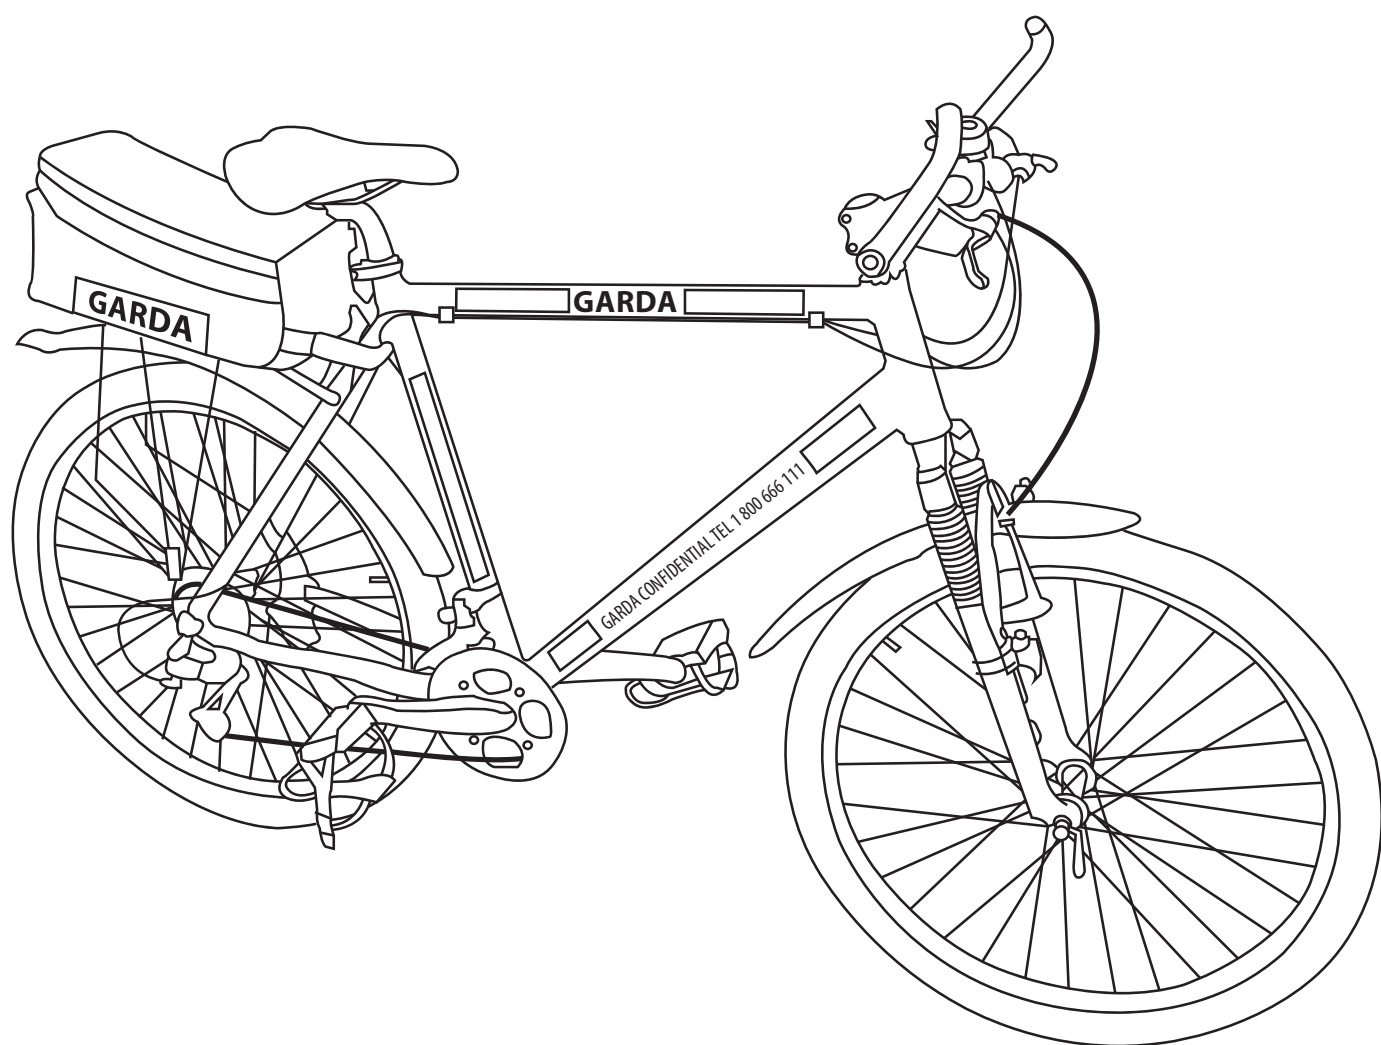

Garda Mountain Bike

Always wear a helmet when riding your bike.