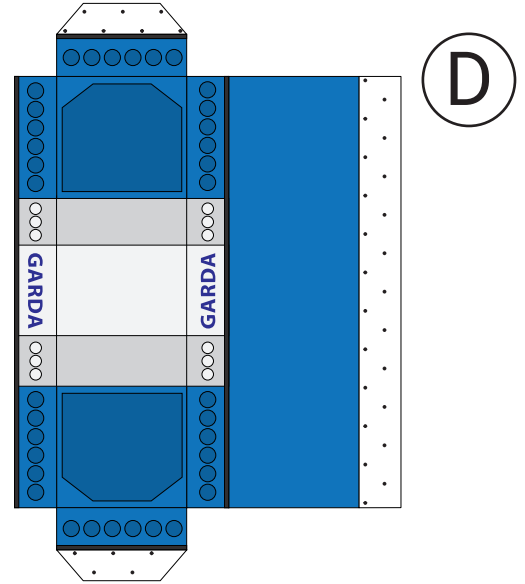

### SHEET 1 of 3

PRODUCED BY AN GARDA SÍOCHÁNA

DESIGN BY WWW.ROBLOUGHLIN.IE © 2021

[www.garda.ie](http://www.garda.ie)

IN AN EMERGENCY DIAL 999 OR 112

APPLY GLUE  
WHERE THIS  
PATTERN  
APPEARS